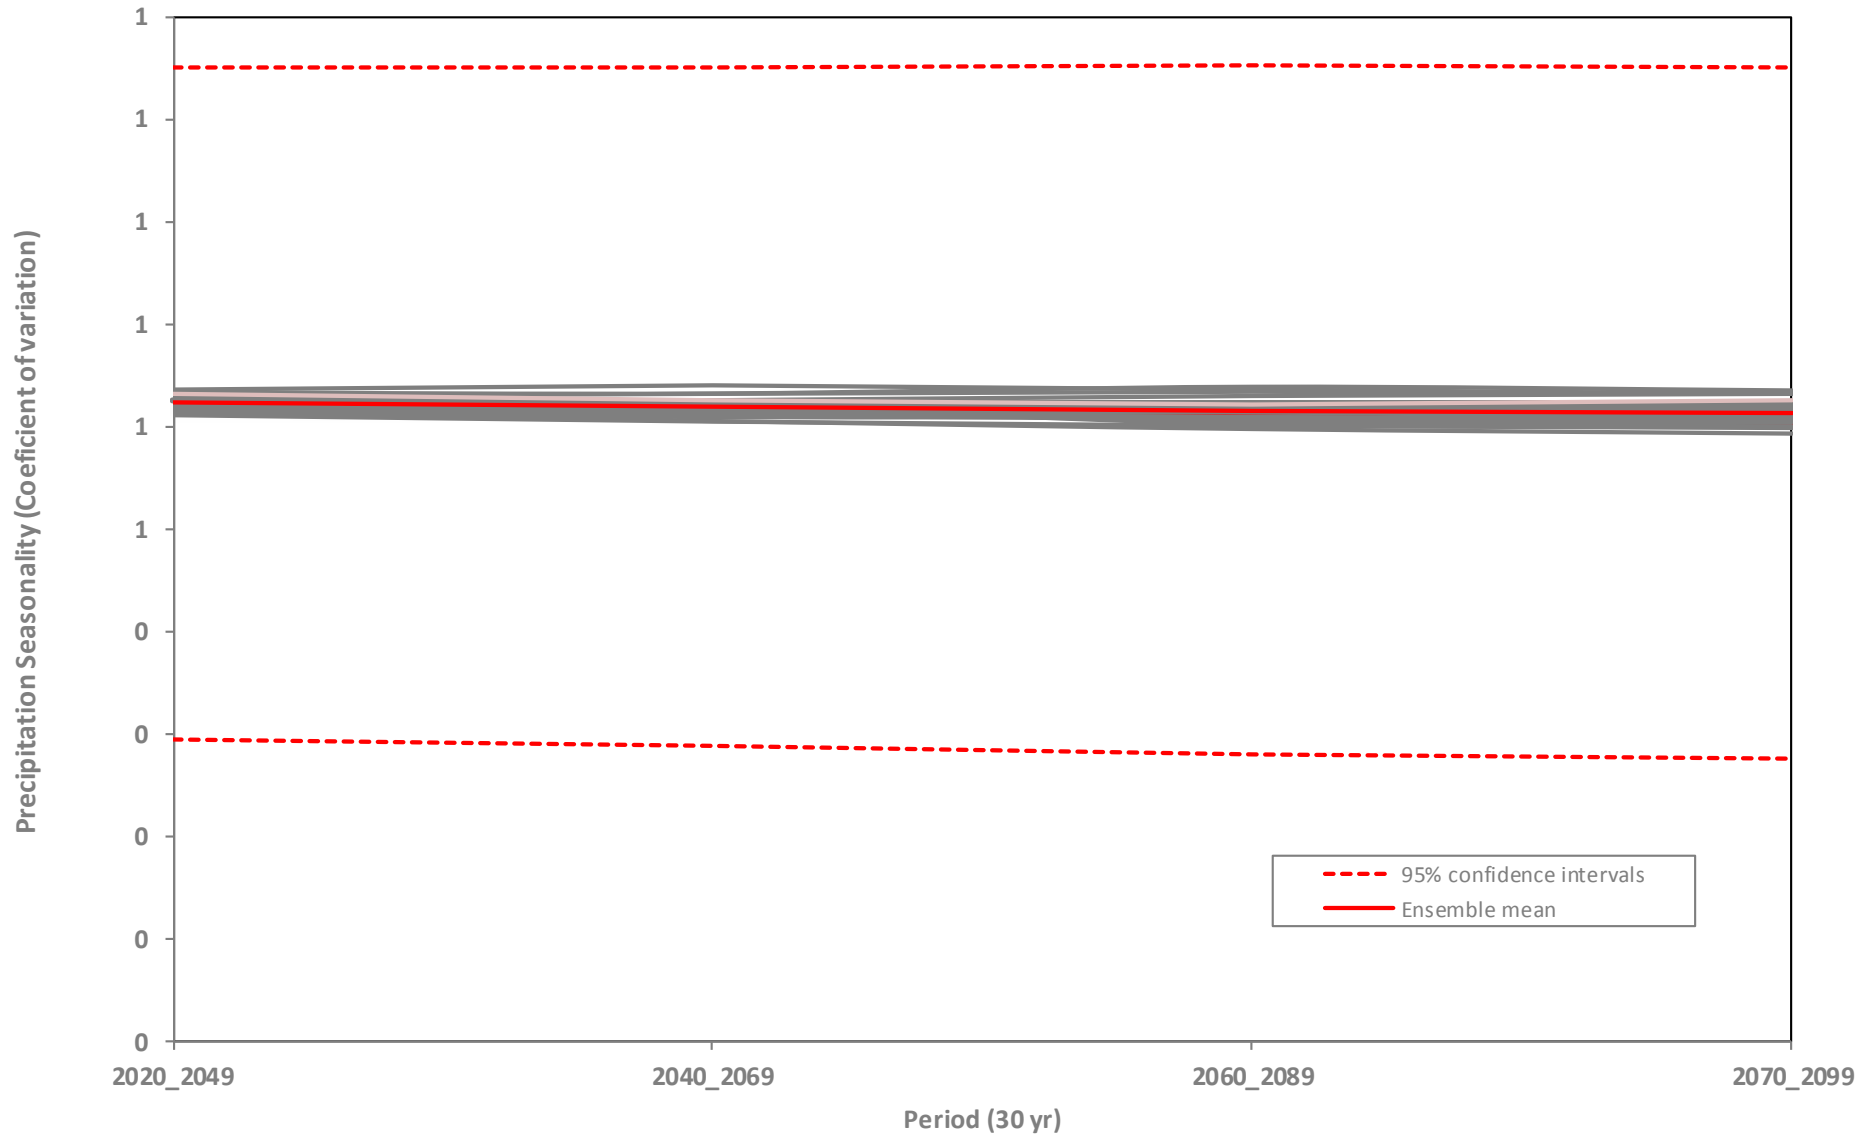

RCP 85

PROJECTIONS

RCP 85

[DOWNSCALED DATASET]

Annual Mean Temperature

Annual Mean Temperature (Confidence intervals)

Temperature Seasonality (Coefficient of Variation)

Temperature Seasonality (Coefficient of Variation) Confidence Intervals

Annual Precipitation

Annual Precipitation (Confidence intervals)

Precipitation Seasonality (Coefficient of variation)

Precipitation Seasonality (Coefficient of variation) Confidence Intervals

Precipitation of Warmest Quarter

Precipitation of Warmest Quarter (Confidence intervals)

Precipitation of Coldest Quarter

Precipitation of Coldest Quarter (Confidence Intervals)