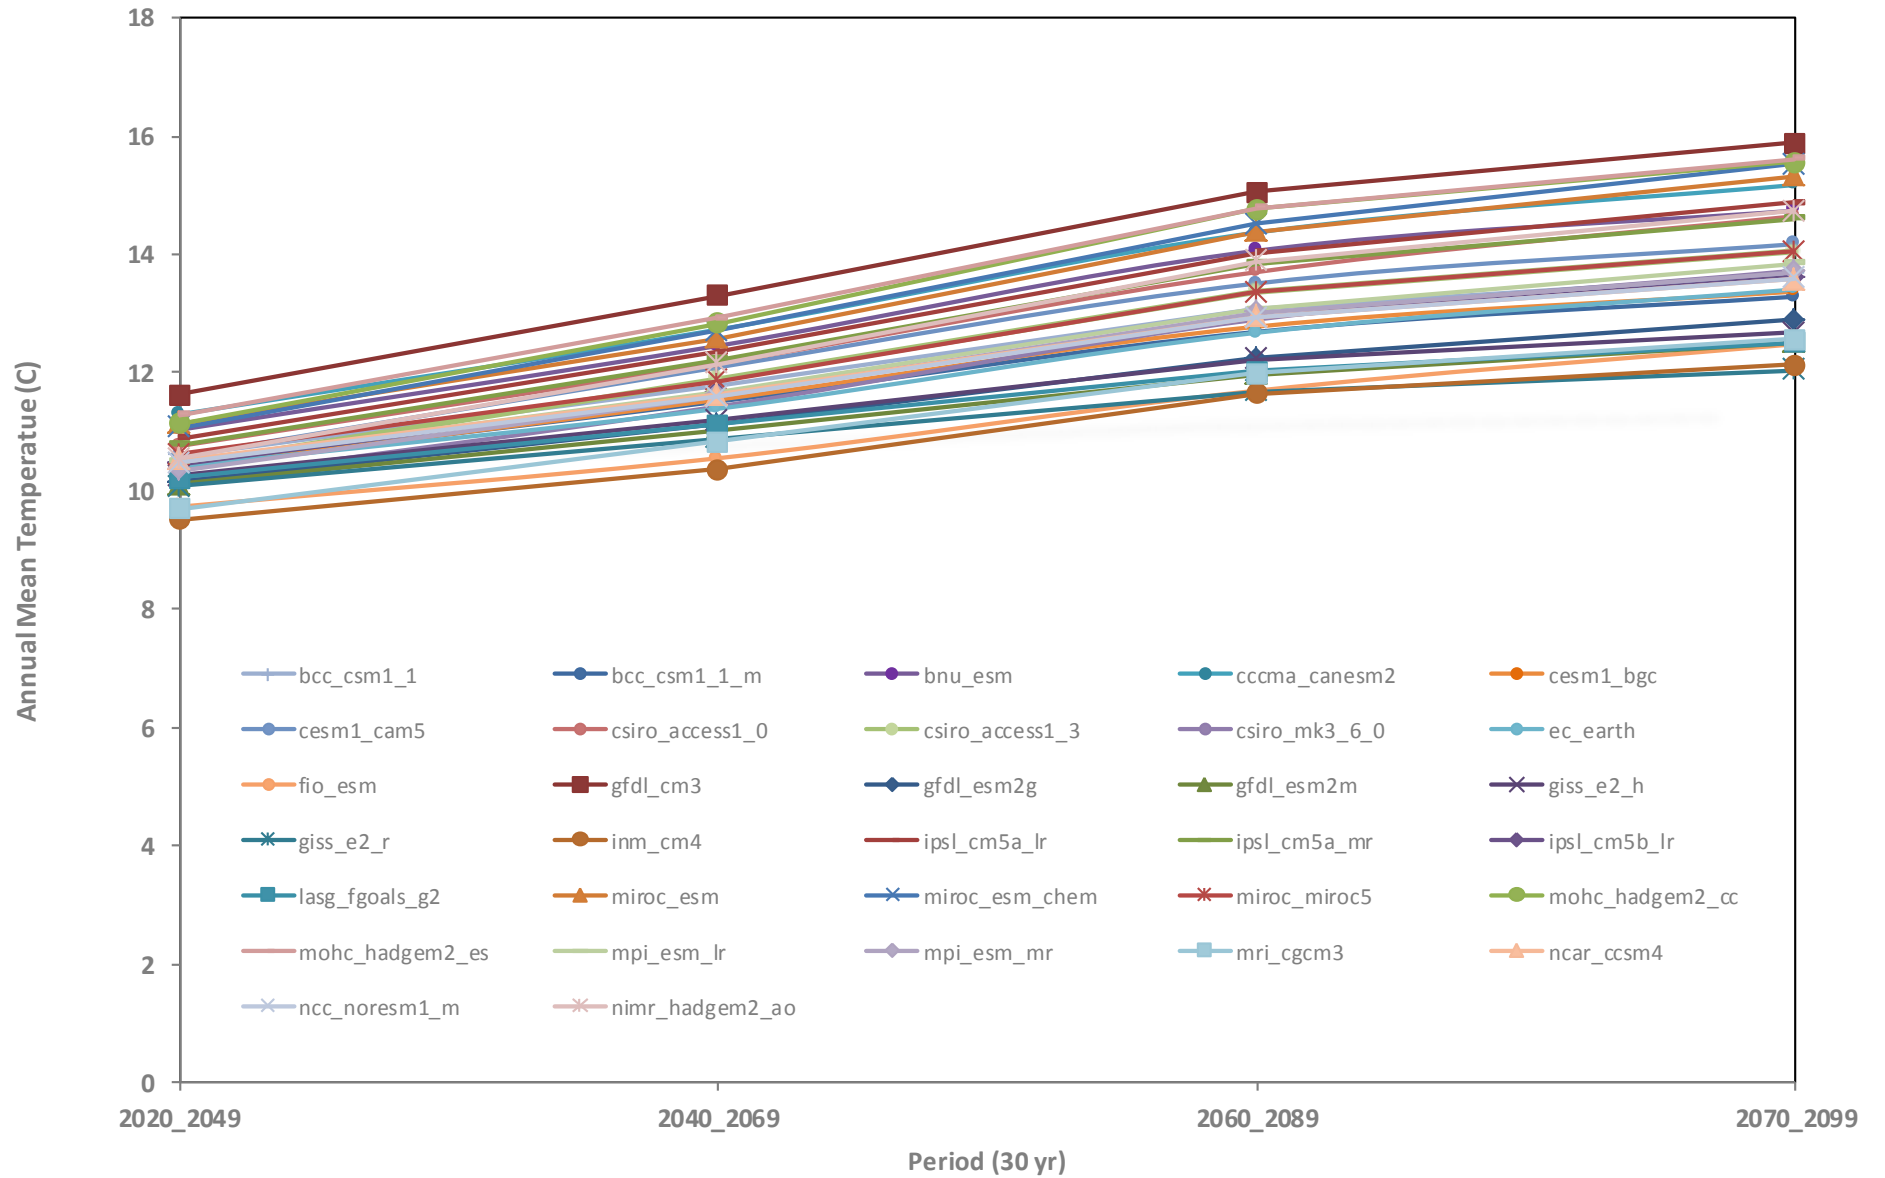

RCP 85

PROJECTIONS

RCP 85

[DOWNSCALED DATASET]

Annual Mean Temperature

Annual Mean Temperature (Confidence intervals)

Temperature Seasonality (Coefficient of Variation)

Temperature Seasonality (Coefficient of Variation) Confidence Intervals

Annual Precipitation

Annual Precipitation (Confidence intervals)

Precipitation Seasonality (Coefficient of variation)

Precipitation Seasonality (Coefficient of variation) Confidence Intervals

Precipitation of Warmest Quarter

Precipitation of Warmest Quarter (Confidence intervals)

Precipitation of Coldest Quarter

Precipitation of Coldest Quarter (Confidence Intervals)