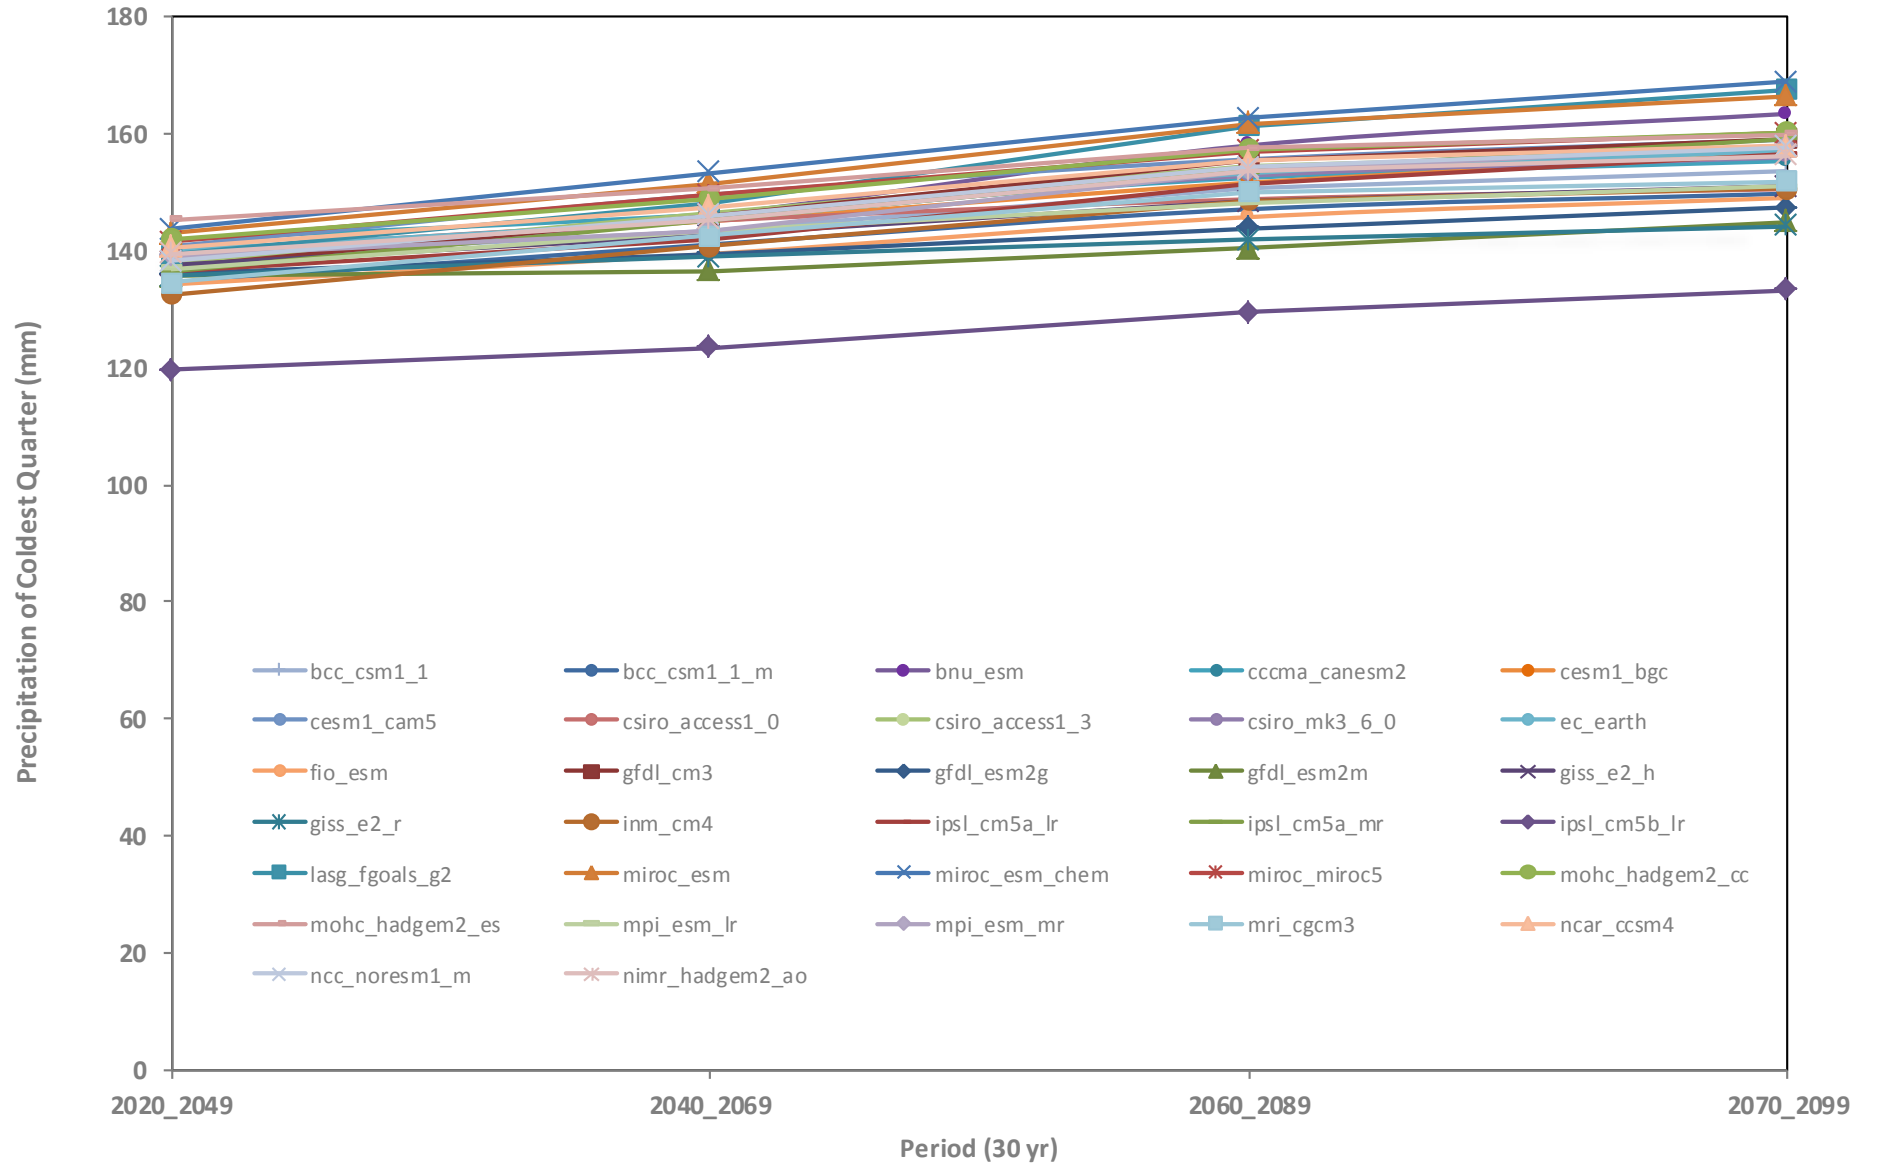

RCP 85

PROJECTIONS

RCP 85

[DOWNSCALED DATASET]

Annual Mean Temperature

Annual Mean Temperature (Confidence intervals)

Temperature Seasonality (Coefficient of Variation)

Temperature Seasonality (Coefficient of Variation) Confidence Intervals

Annual Precipitation

Annual Precipitation (Confidence intervals)

Precipitation Seasonality (Coefficient of variation)

Precipitation Seasonality (Coefficient of variation) Confidence Intervals

Precipitation of Warmest Quarter

Precipitation of Warmest Quarter (Confidence intervals)

Precipitation of Coldest Quarter

Precipitation of Coldest Quarter (Confidence Intervals)