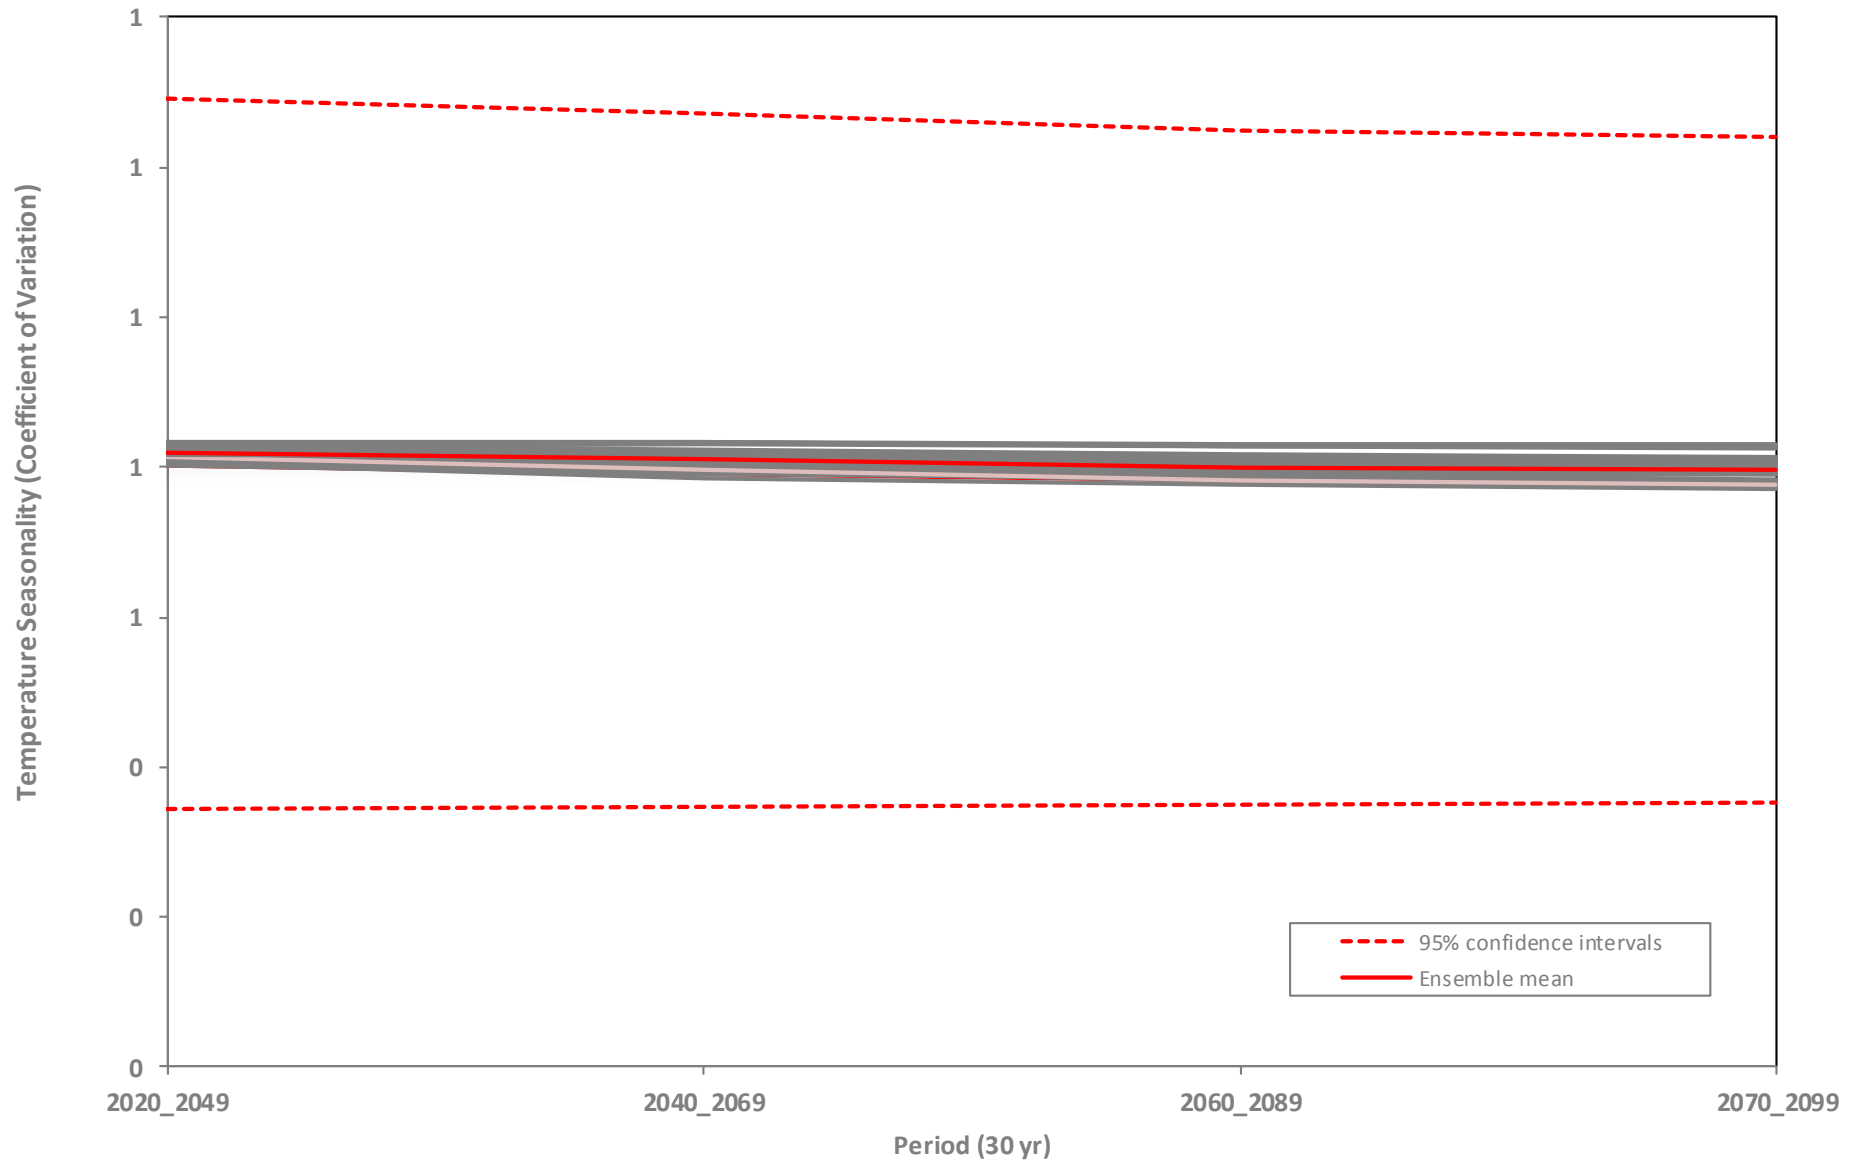

RCP 85

PROJECTIONS

RCP 85

[DOWNSCALED DATASET]

Annual Mean Temperature

Annual Mean Temperature (Confidence intervals)

Temperature Seasonality (Coefficient of Variation)

Temperature Seasonality (Coefficient of Variation) Confidence Intervals

Annual Precipitation

Annual Precipitation (Confidence intervals)

Precipitation Seasonality (Coefficient of variation)

Precipitation Seasonality (Coefficient of variation) Confidence Intervals

Precipitation of Warmest Quarter

Precipitation of Warmest Quarter (Confidence intervals)

Precipitation of Coldest Quarter

Precipitation of Coldest Quarter (Confidence Intervals)