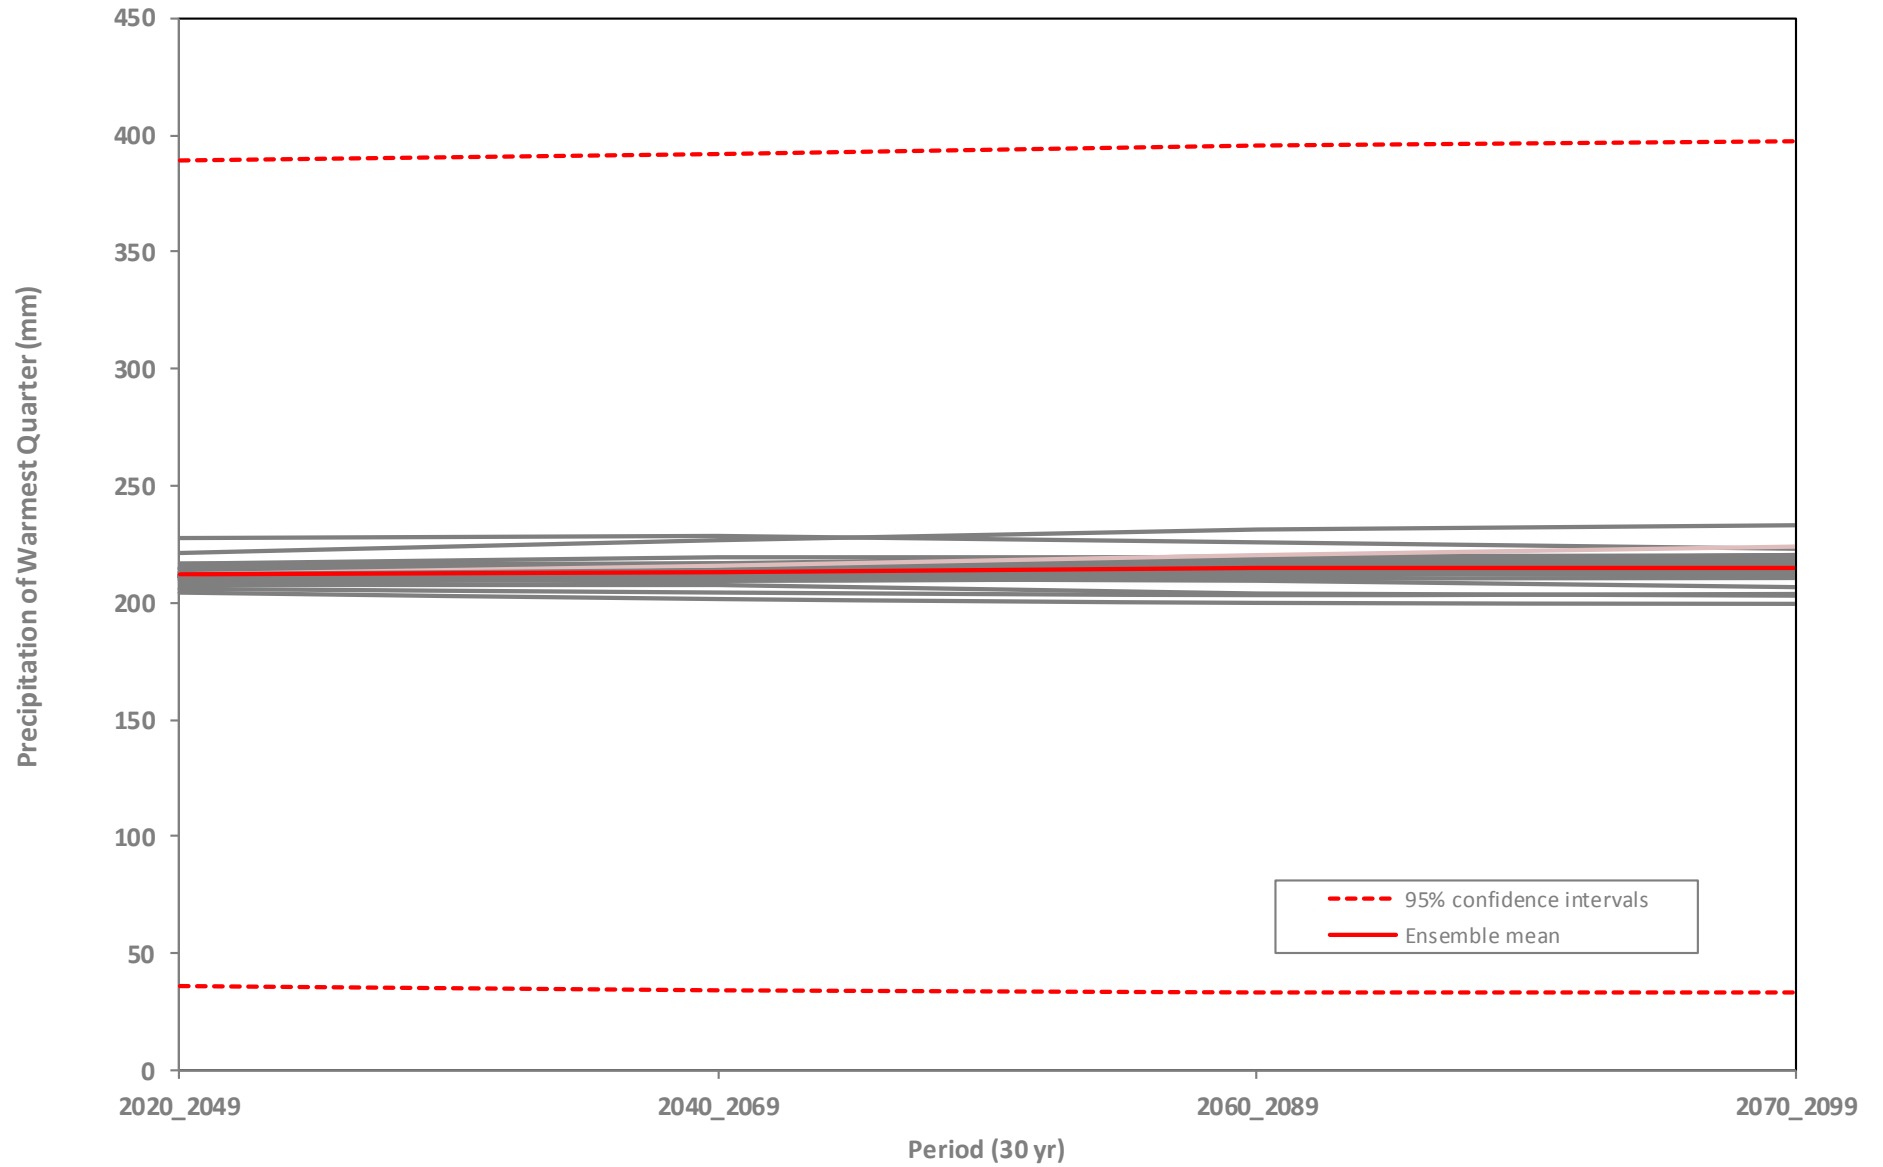

RCP 85

PROJECTIONS

RCP 85

[DOWNSCALED DATASET]

Annual Mean Temperature

Annual Mean Temperature (Confidence intervals)

Temperature Seasonality (Coefficient of Variation)

Temperature Seasonality (Coefficient of Variation) Confidence Intervals

Annual Precipitation

Annual Precipitation (Confidence intervals)

Precipitation Seasonality (Coefficient of variation)

Precipitation Seasonality (Coefficient of variation) Confidence Intervals

Precipitation of Warmest Quarter

Precipitation of Warmest Quarter (Confidence intervals)

Precipitation of Coldest Quarter

Precipitation of Coldest Quarter (Confidence Intervals)