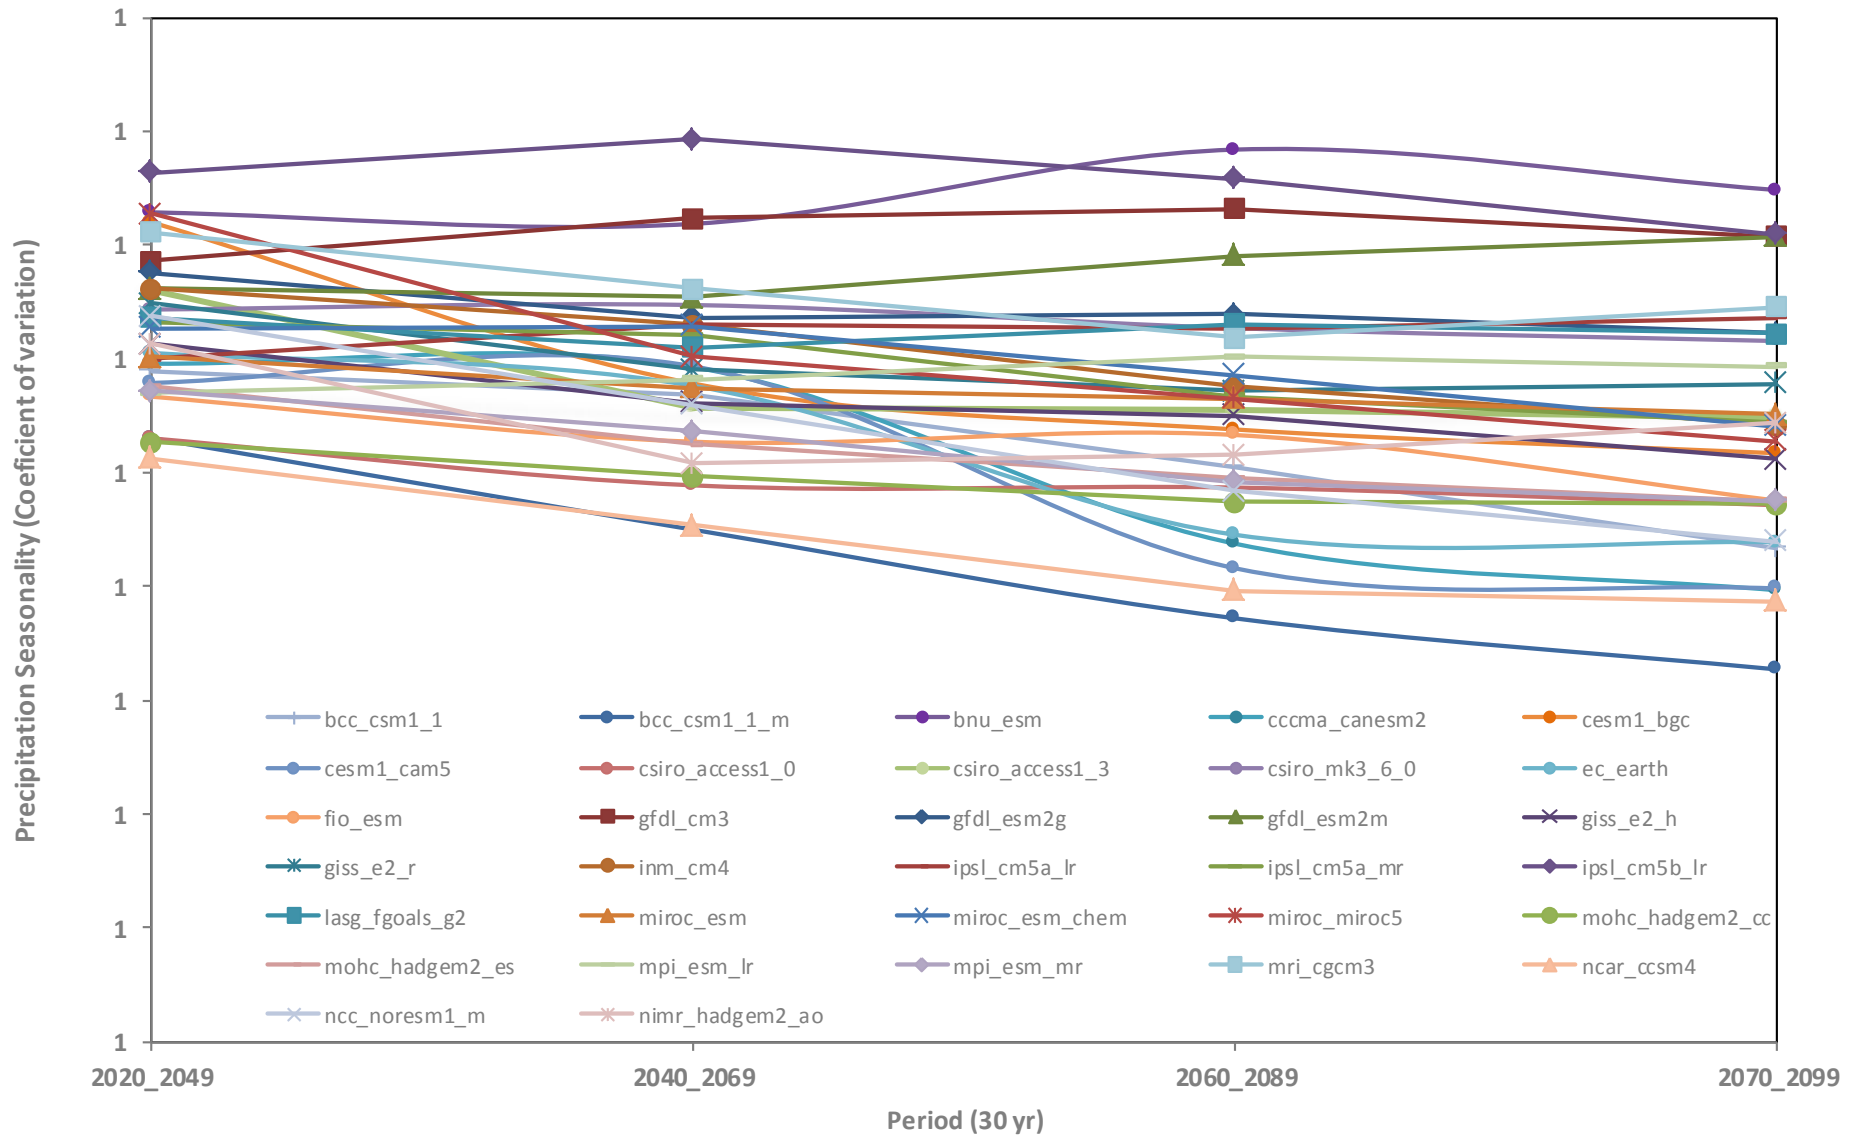

RCP 85

PROJECTIONS

RCP 85

[DOWNSCALED DATASET]

Annual Mean Temperature

Annual Mean Temperature (Confidence intervals)

Temperature Seasonality (Coefficient of Variation)

Temperature Seasonality (Coefficient of Variation) Confidence Intervals

Annual Precipitation

Annual Precipitation (Confidence intervals)

Precipitation Seasonality (Coefficient of variation)

Precipitation Seasonality (Coefficient of variation) Confidence Intervals

Precipitation of Warmest Quarter

Precipitation of Warmest Quarter (Confidence intervals)

Precipitation of Coldest Quarter

Precipitation of Coldest Quarter (Confidence Intervals)