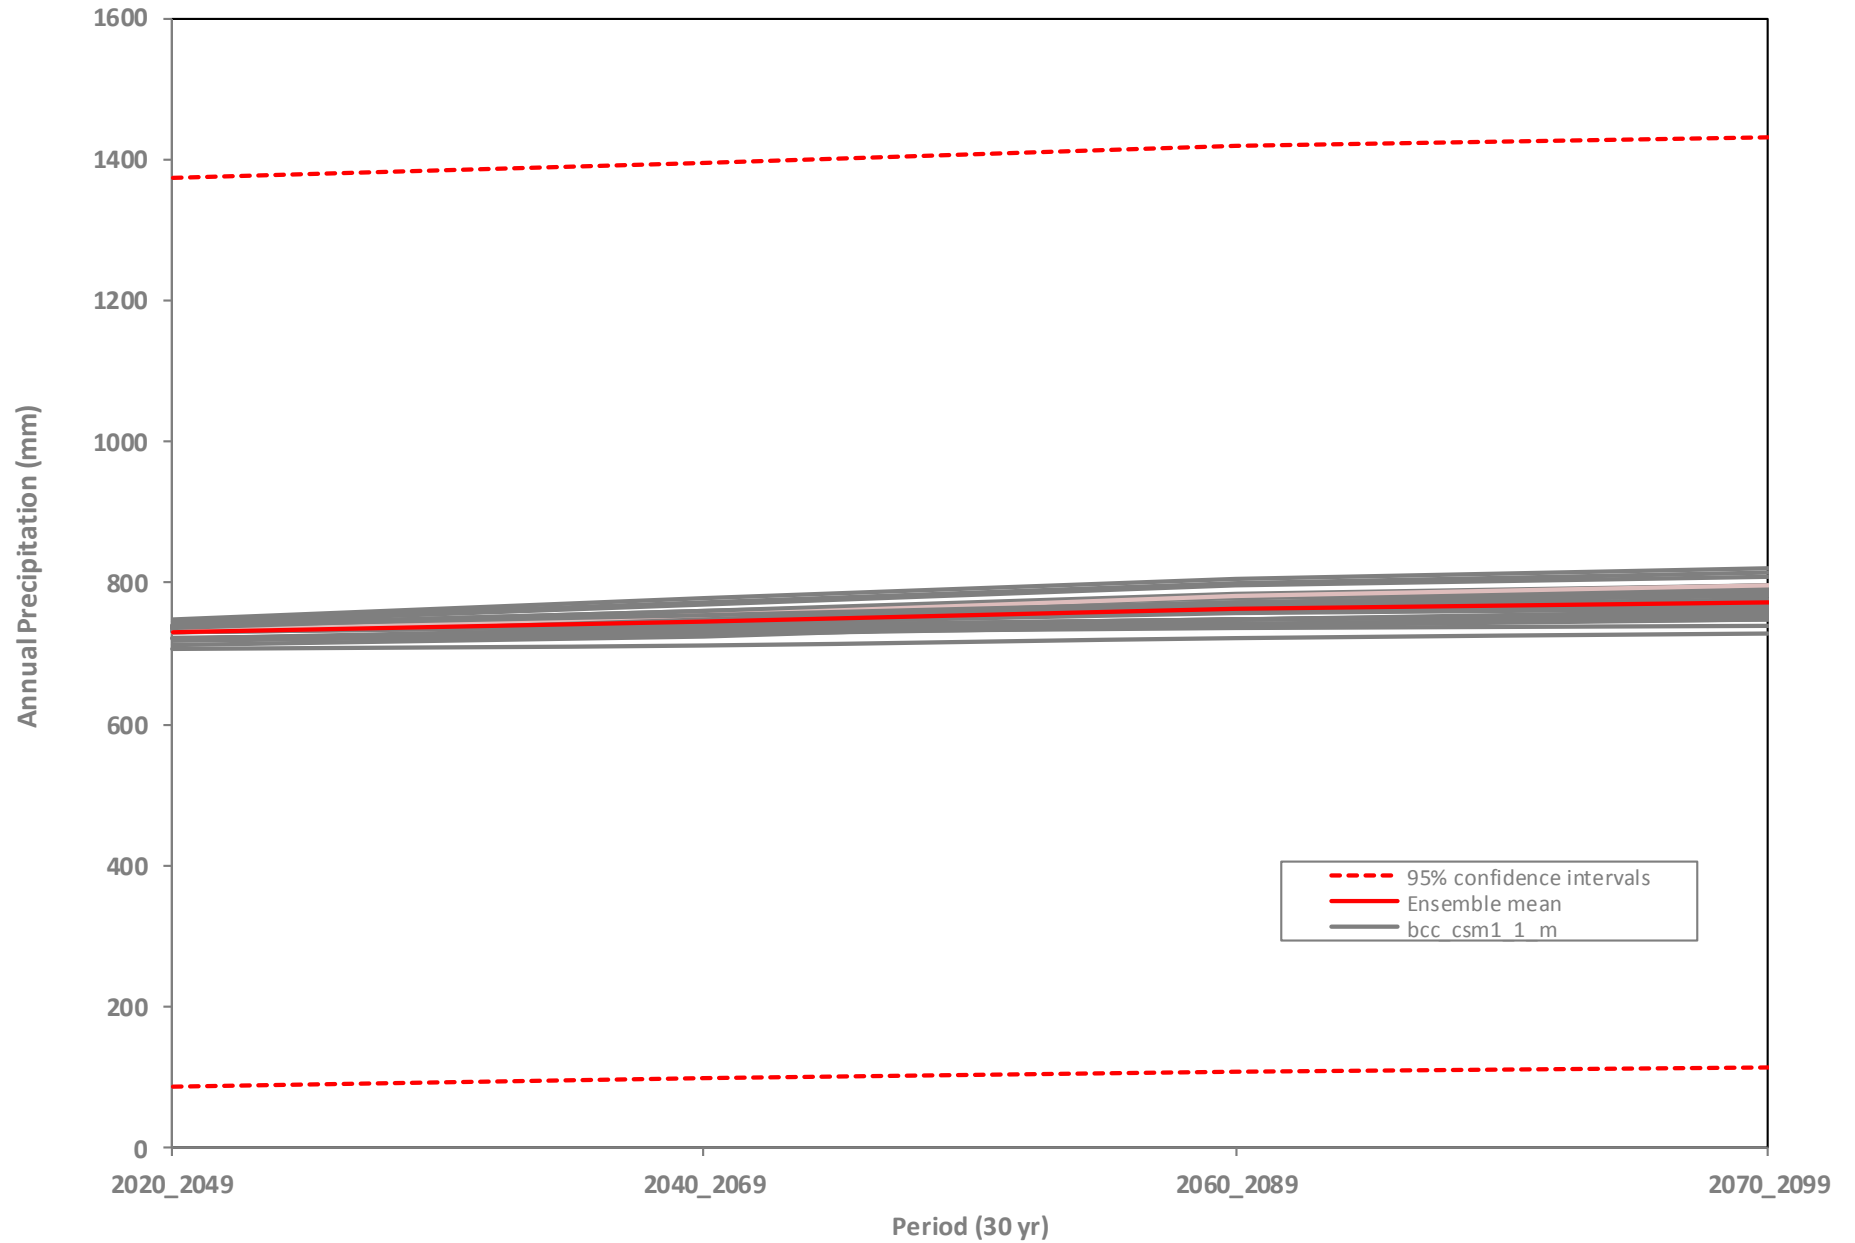

RCP 85

PROJECTIONS

RCP 85

[DOWNSCALED DATASET]

Annual Mean Temperature

Annual Mean Temperature (Confidence intervals)

Temperature Seasonality (Coefficient of Variation)

Temperature Seasonality (Coefficient of Variation) Confidence Intervals

Annual Precipitation

Annual Precipitation (Confidence intervals)

Precipitation Seasonality (Coefficient of variation)

Precipitation Seasonality (Coefficient of variation) Confidence Intervals

Precipitation of Warmest Quarter

Precipitation of Warmest Quarter (Confidence intervals)

Precipitation of Coldest Quarter

Precipitation of Coldest Quarter (Confidence Intervals)