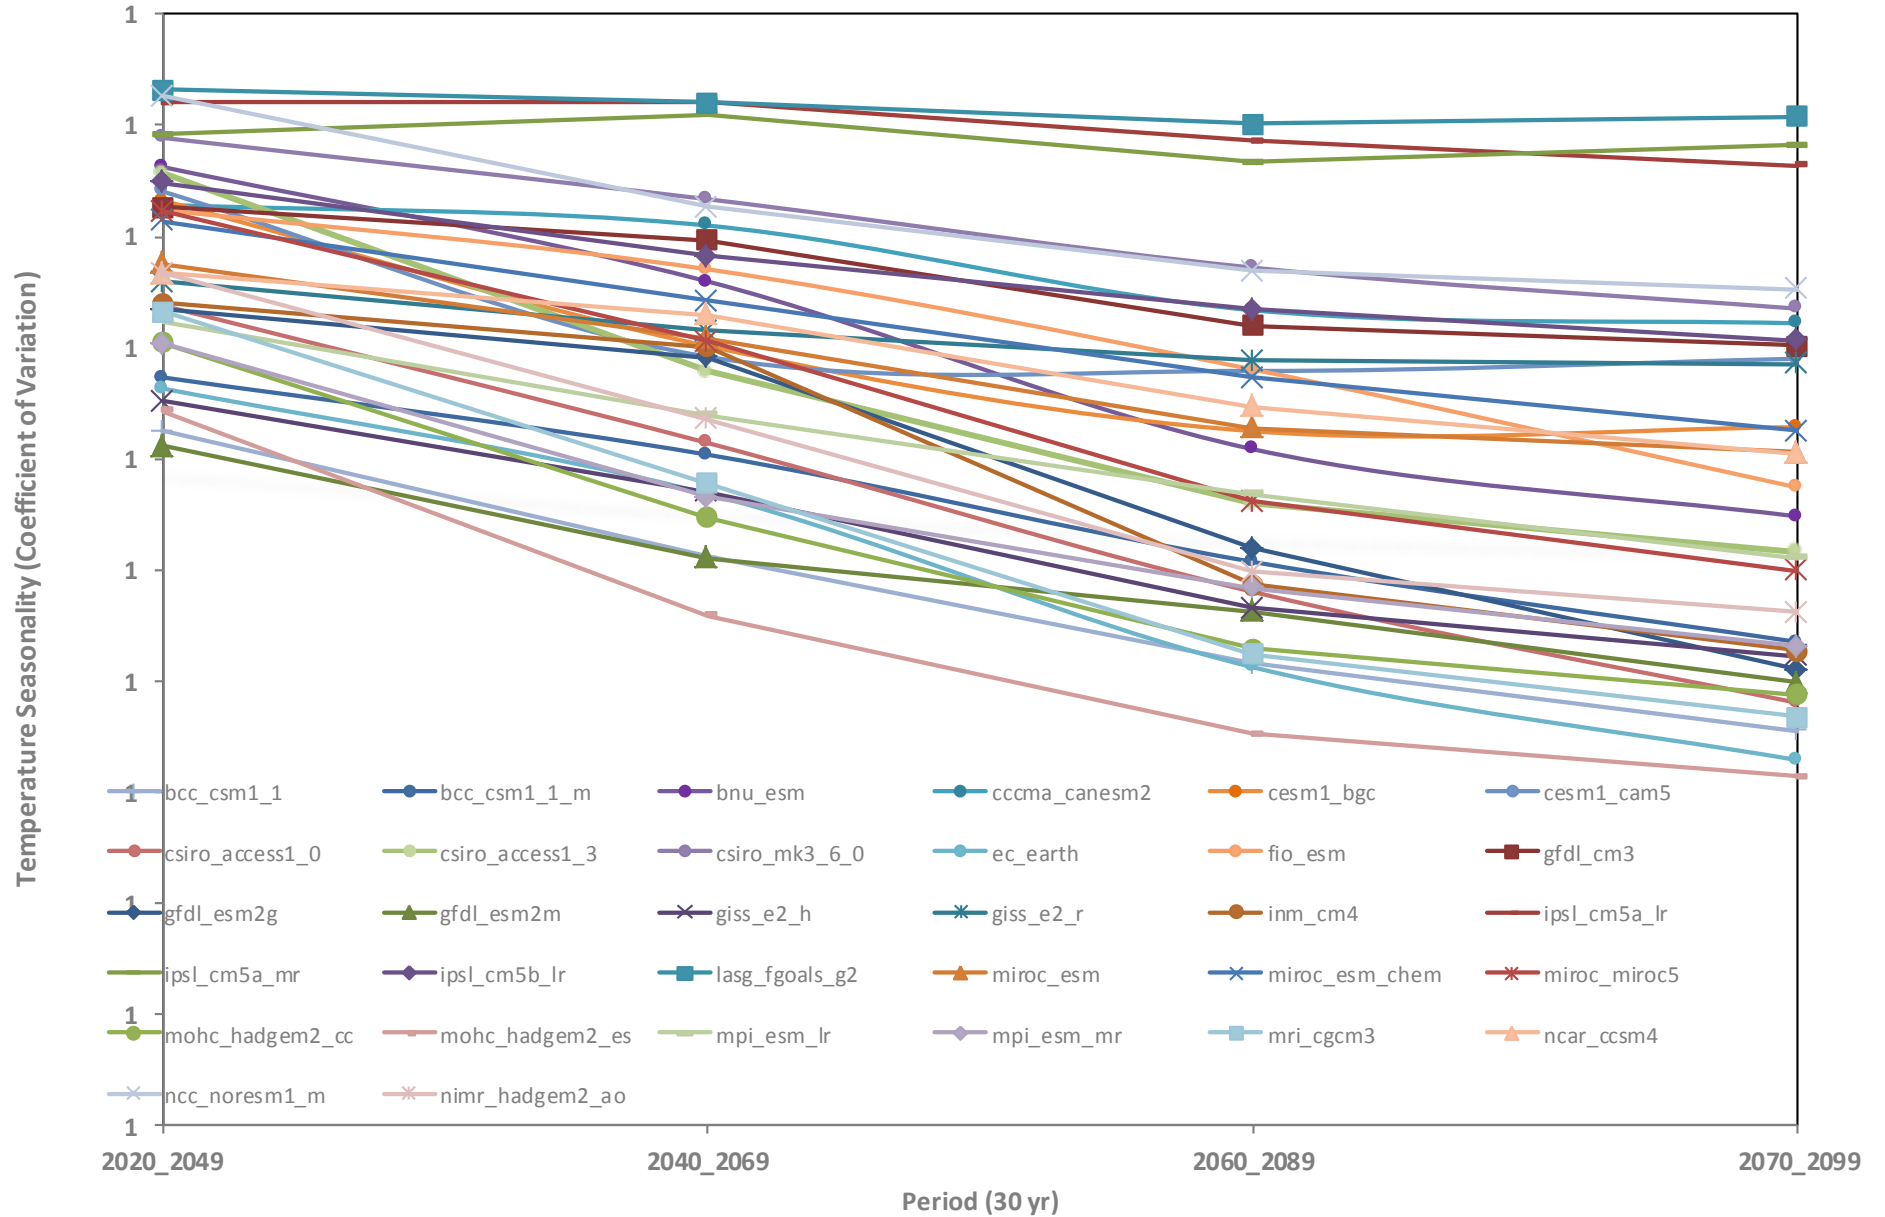

RCP 85

PROJECTIONS

RCP 85

[DOWNSCALED DATASET]

Annual Mean Temperature

Annual Mean Temperature (Confidence intervals)

Temperature Seasonality (Coefficient of Variation)

Temperature Seasonality (Coefficient of Variation) Confidence Intervals

Annual Precipitation

Annual Precipitation (Confidence intervals)

Precipitation Seasonality (Coefficient of variation)

Precipitation Seasonality (Coefficient of variation) Confidence Intervals

Precipitation of Warmest Quarter

Precipitation of Warmest Quarter (Confidence intervals)

Precipitation of Coldest Quarter

Precipitation of Coldest Quarter (Confidence Intervals)