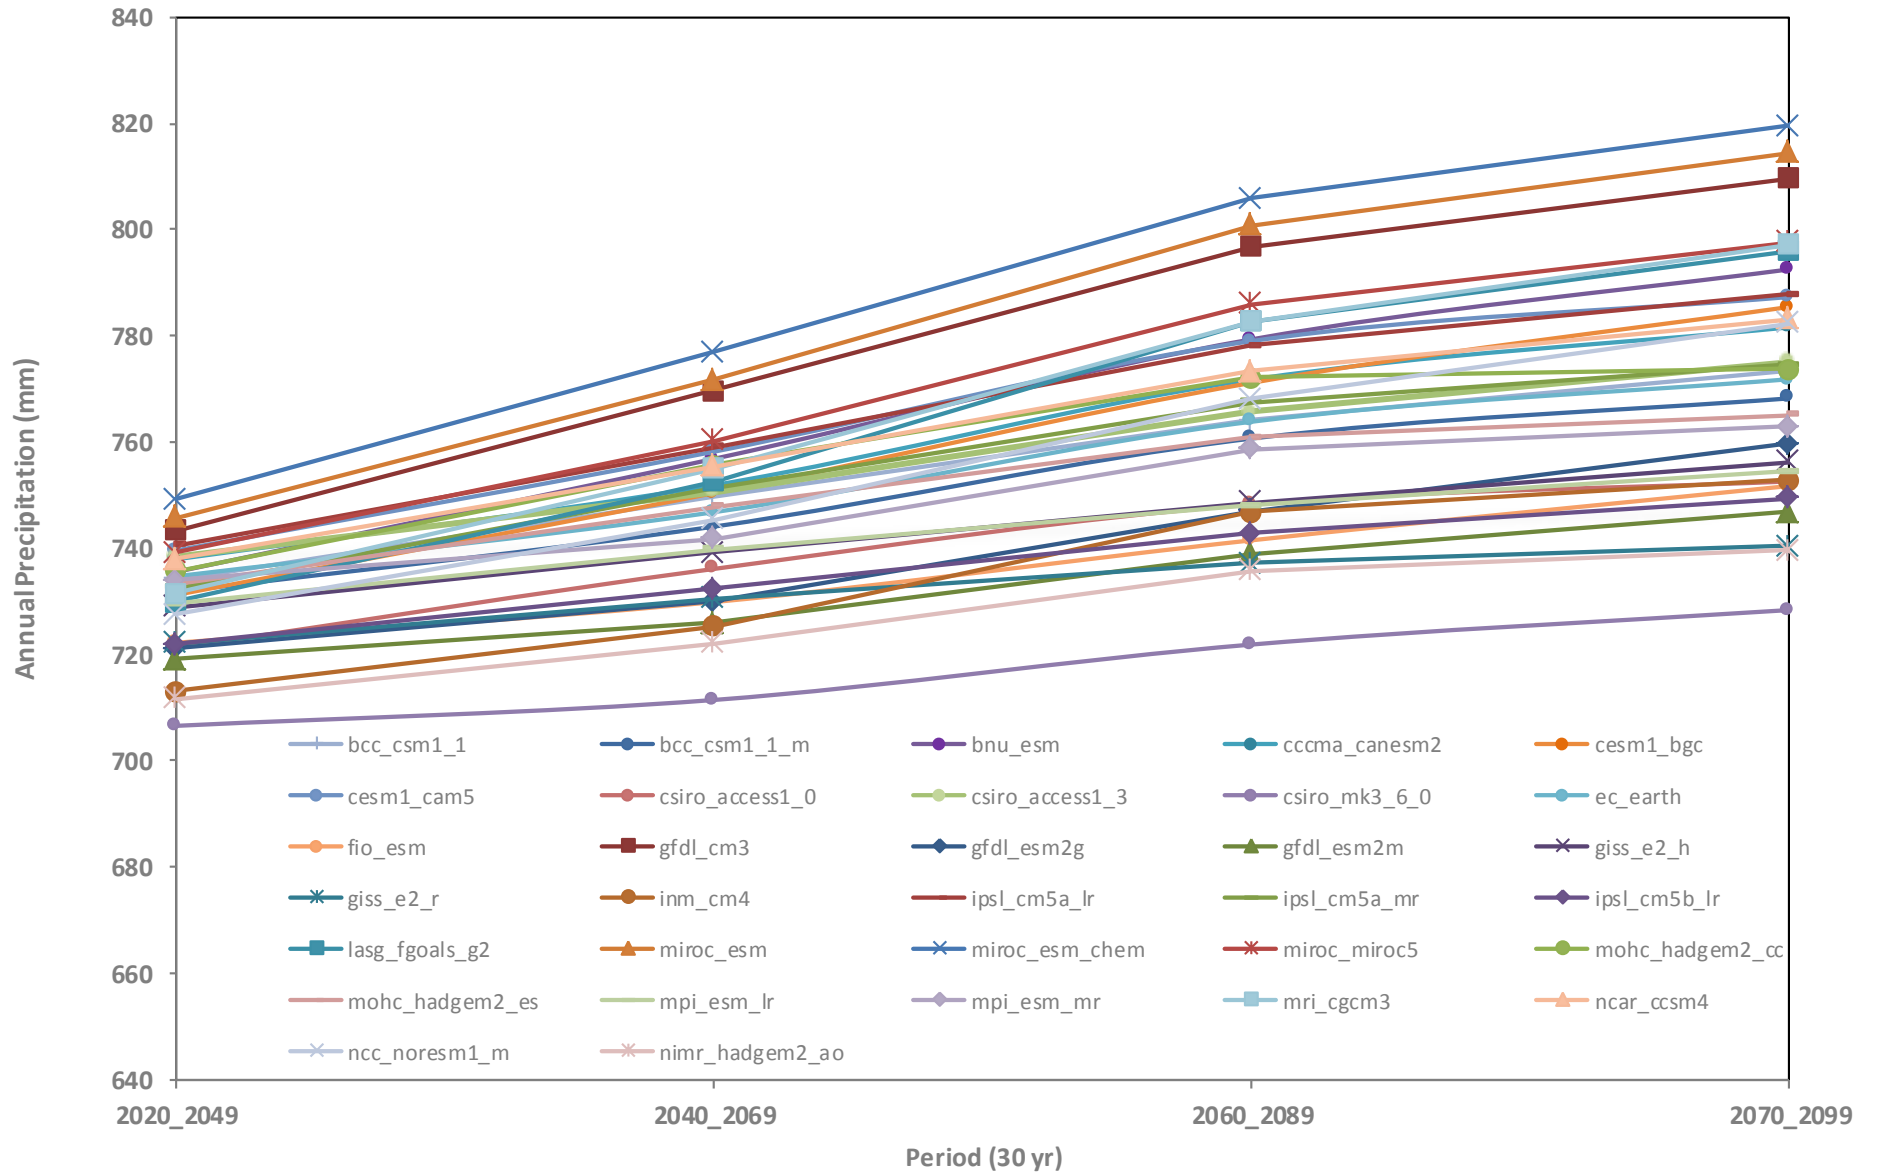

RCP 85

PROJECTIONS

RCP 85

[DOWNSCALED DATASET]

Annual Mean Temperature

Annual Mean Temperature (Confidence intervals)

Temperature Seasonality (Coefficient of Variation)

Temperature Seasonality (Coefficient of Variation) Confidence Intervals

Annual Precipitation

Annual Precipitation (Confidence intervals)

Precipitation Seasonality (Coefficient of variation)

Precipitation Seasonality (Coefficient of variation) Confidence Intervals

Precipitation of Warmest Quarter

Precipitation of Warmest Quarter (Confidence intervals)

Precipitation of Coldest Quarter

Precipitation of Coldest Quarter (Confidence Intervals)