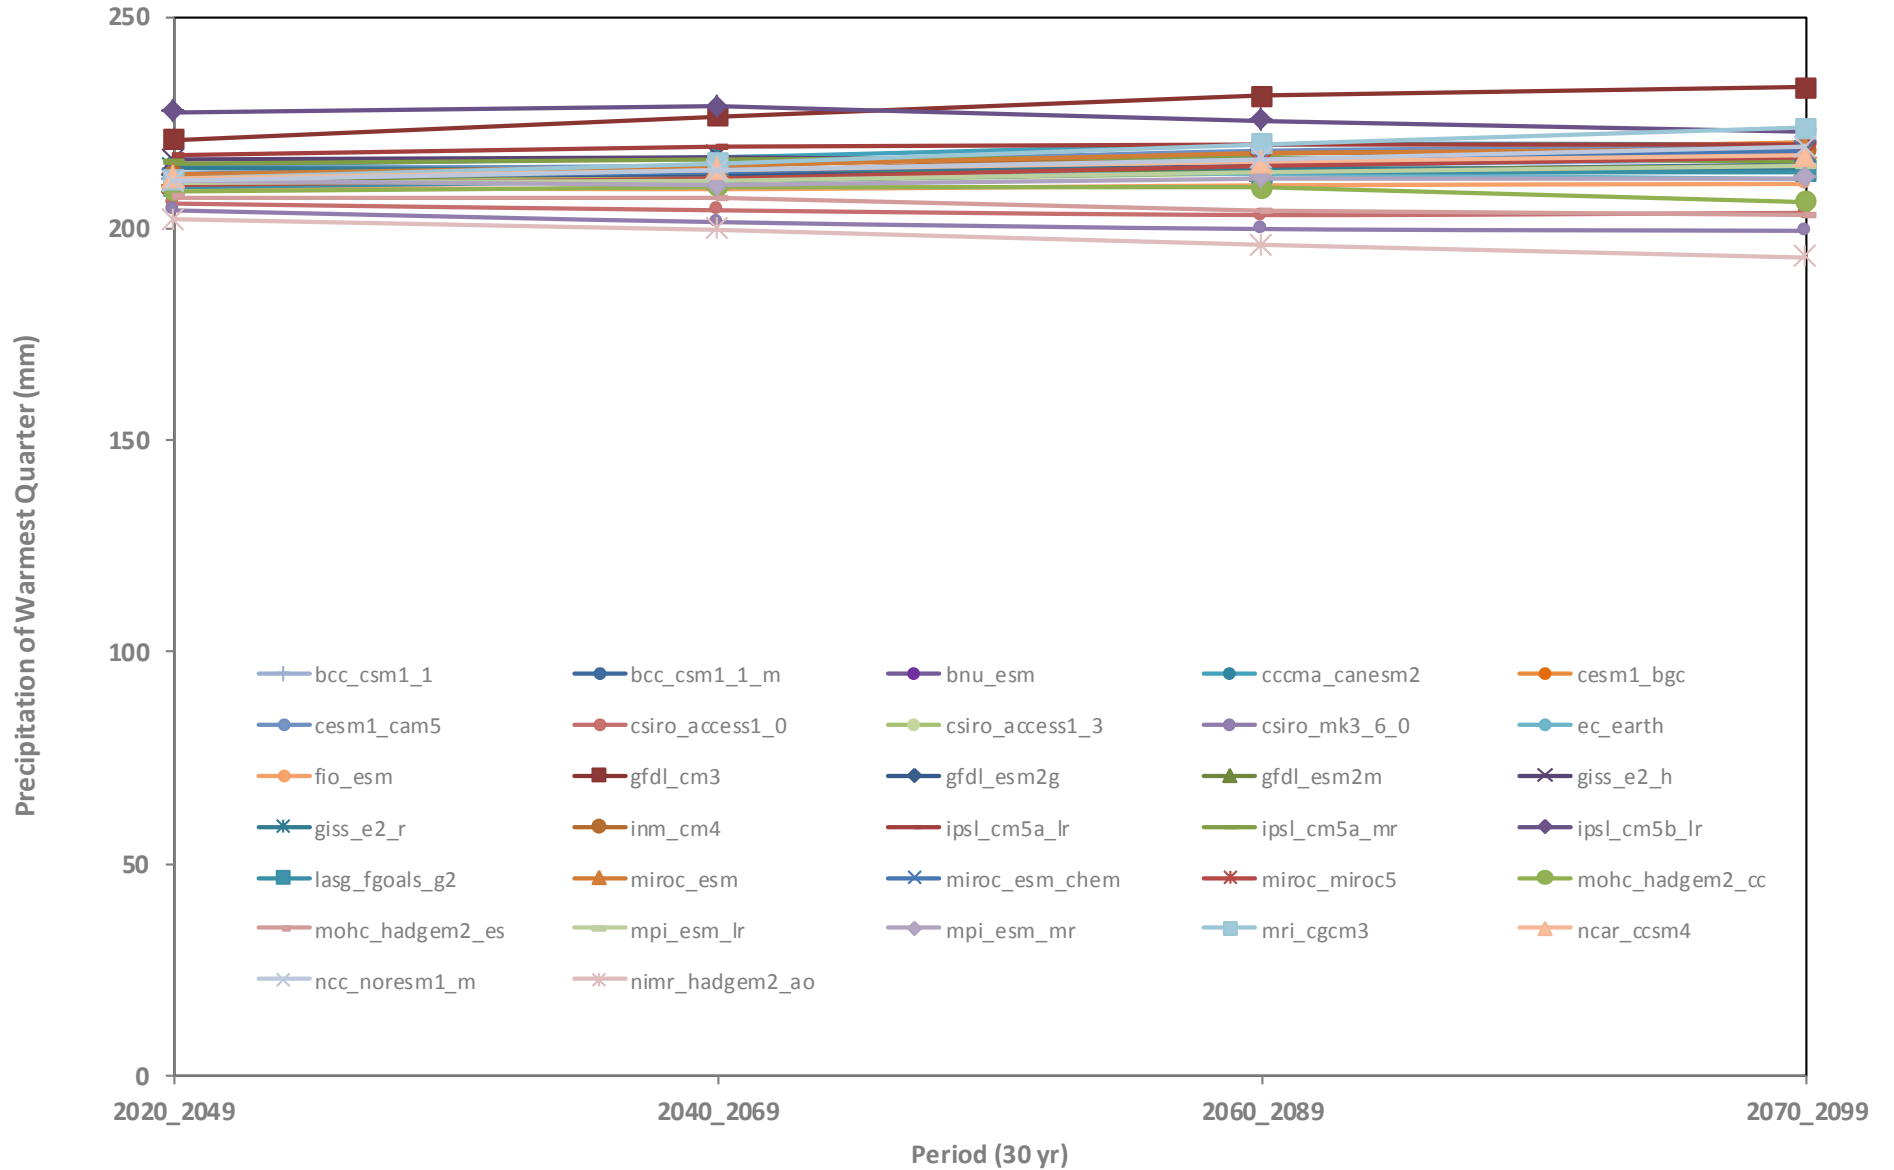

RCP 85

PROJECTIONS

RCP 85

[DOWNSCALED DATASET]

Annual Mean Temperature

Annual Mean Temperature (Confidence intervals)

Temperature Seasonality (Coefficient of Variation)

Temperature Seasonality (Coefficient of Variation) Confidence Intervals

Annual Precipitation

Annual Precipitation (Confidence intervals)

Precipitation Seasonality (Coefficient of variation)

Precipitation Seasonality (Coefficient of variation) Confidence Intervals

Precipitation of Warmest Quarter

Precipitation of Warmest Quarter (Confidence intervals)

Precipitation of Coldest Quarter

Precipitation of Coldest Quarter (Confidence Intervals)