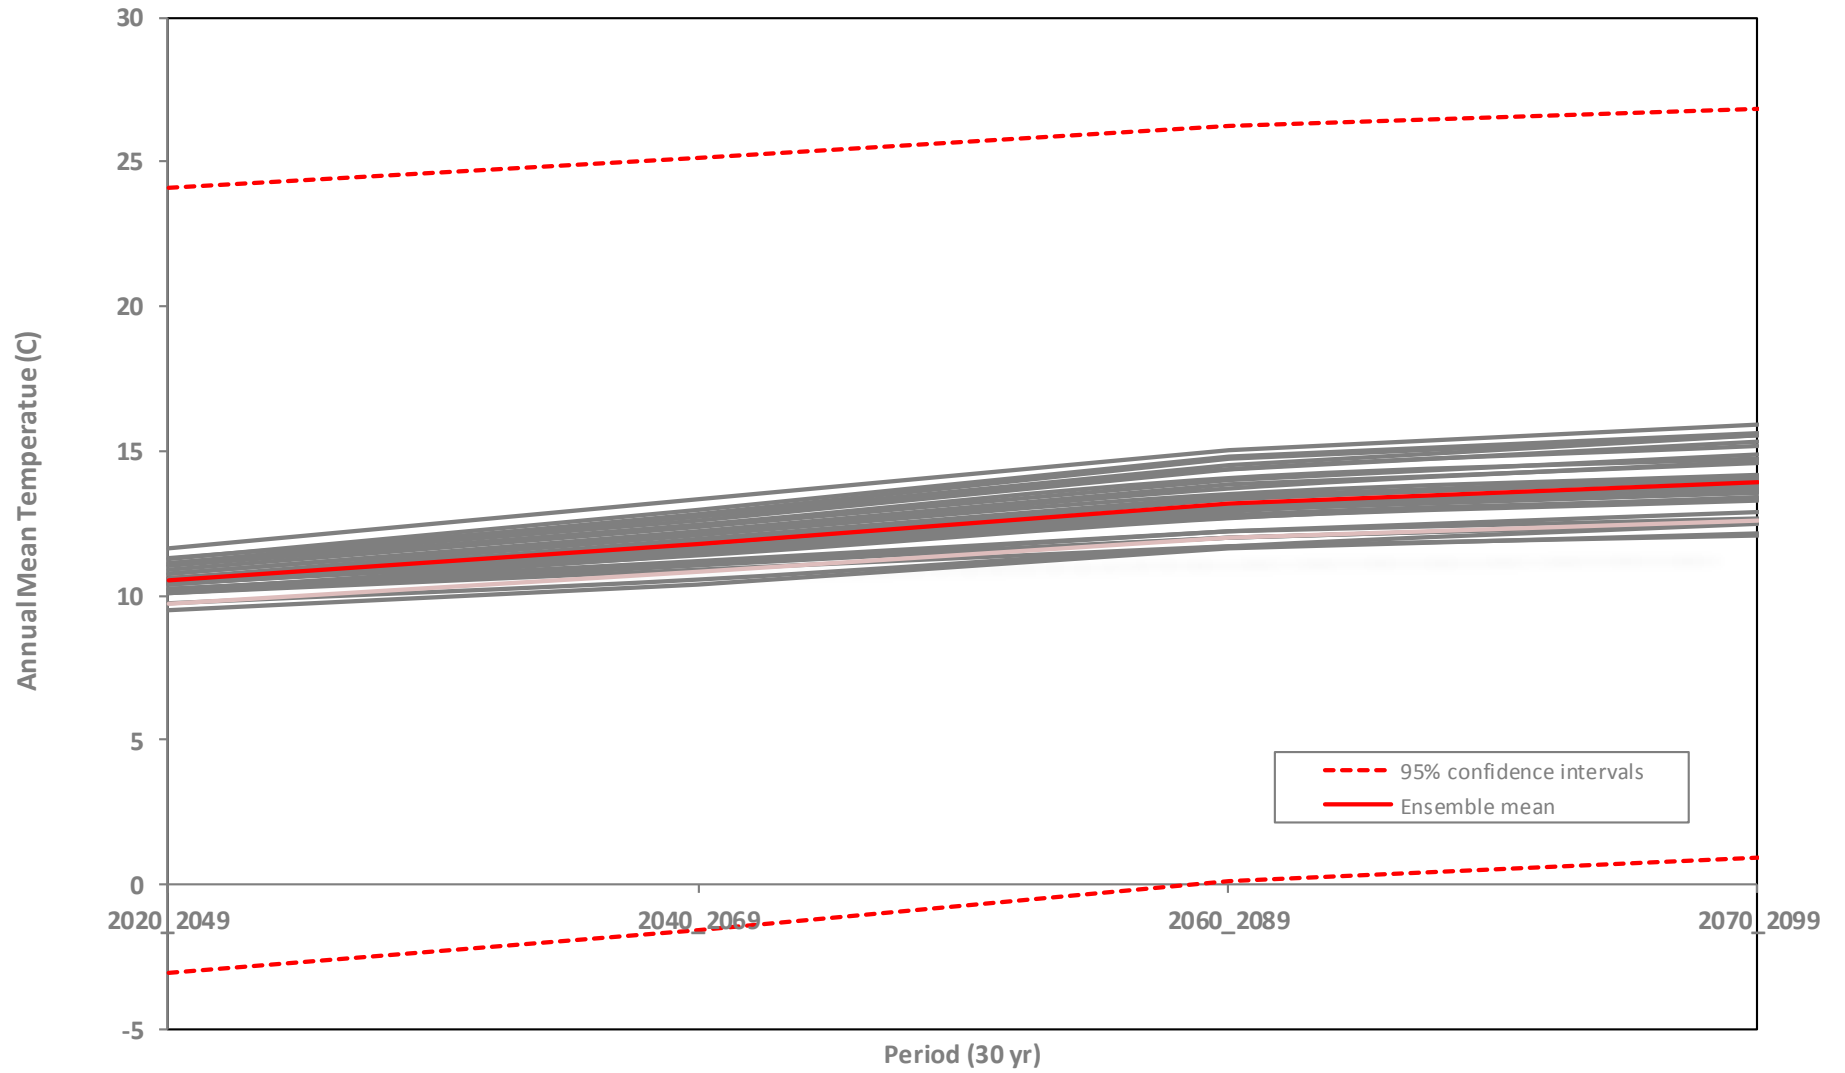

RCP 85

PROJECTIONS

RCP 85

[DOWNSCALED DATASET]

Annual Mean Temperature

Annual Mean Temperature (Confidence intervals)

Temperature Seasonality (Coefficient of Variation)

Temperature Seasonality (Coefficient of Variation) Confidence Intervals

Annual Precipitation

Annual Precipitation (Confidence intervals)

Precipitation Seasonality (Coefficient of variation)

Precipitation Seasonality (Coefficient of variation) Confidence Intervals

Precipitation of Warmest Quarter

Precipitation of Warmest Quarter (Confidence intervals)

Precipitation of Coldest Quarter

Precipitation of Coldest Quarter (Confidence Intervals)