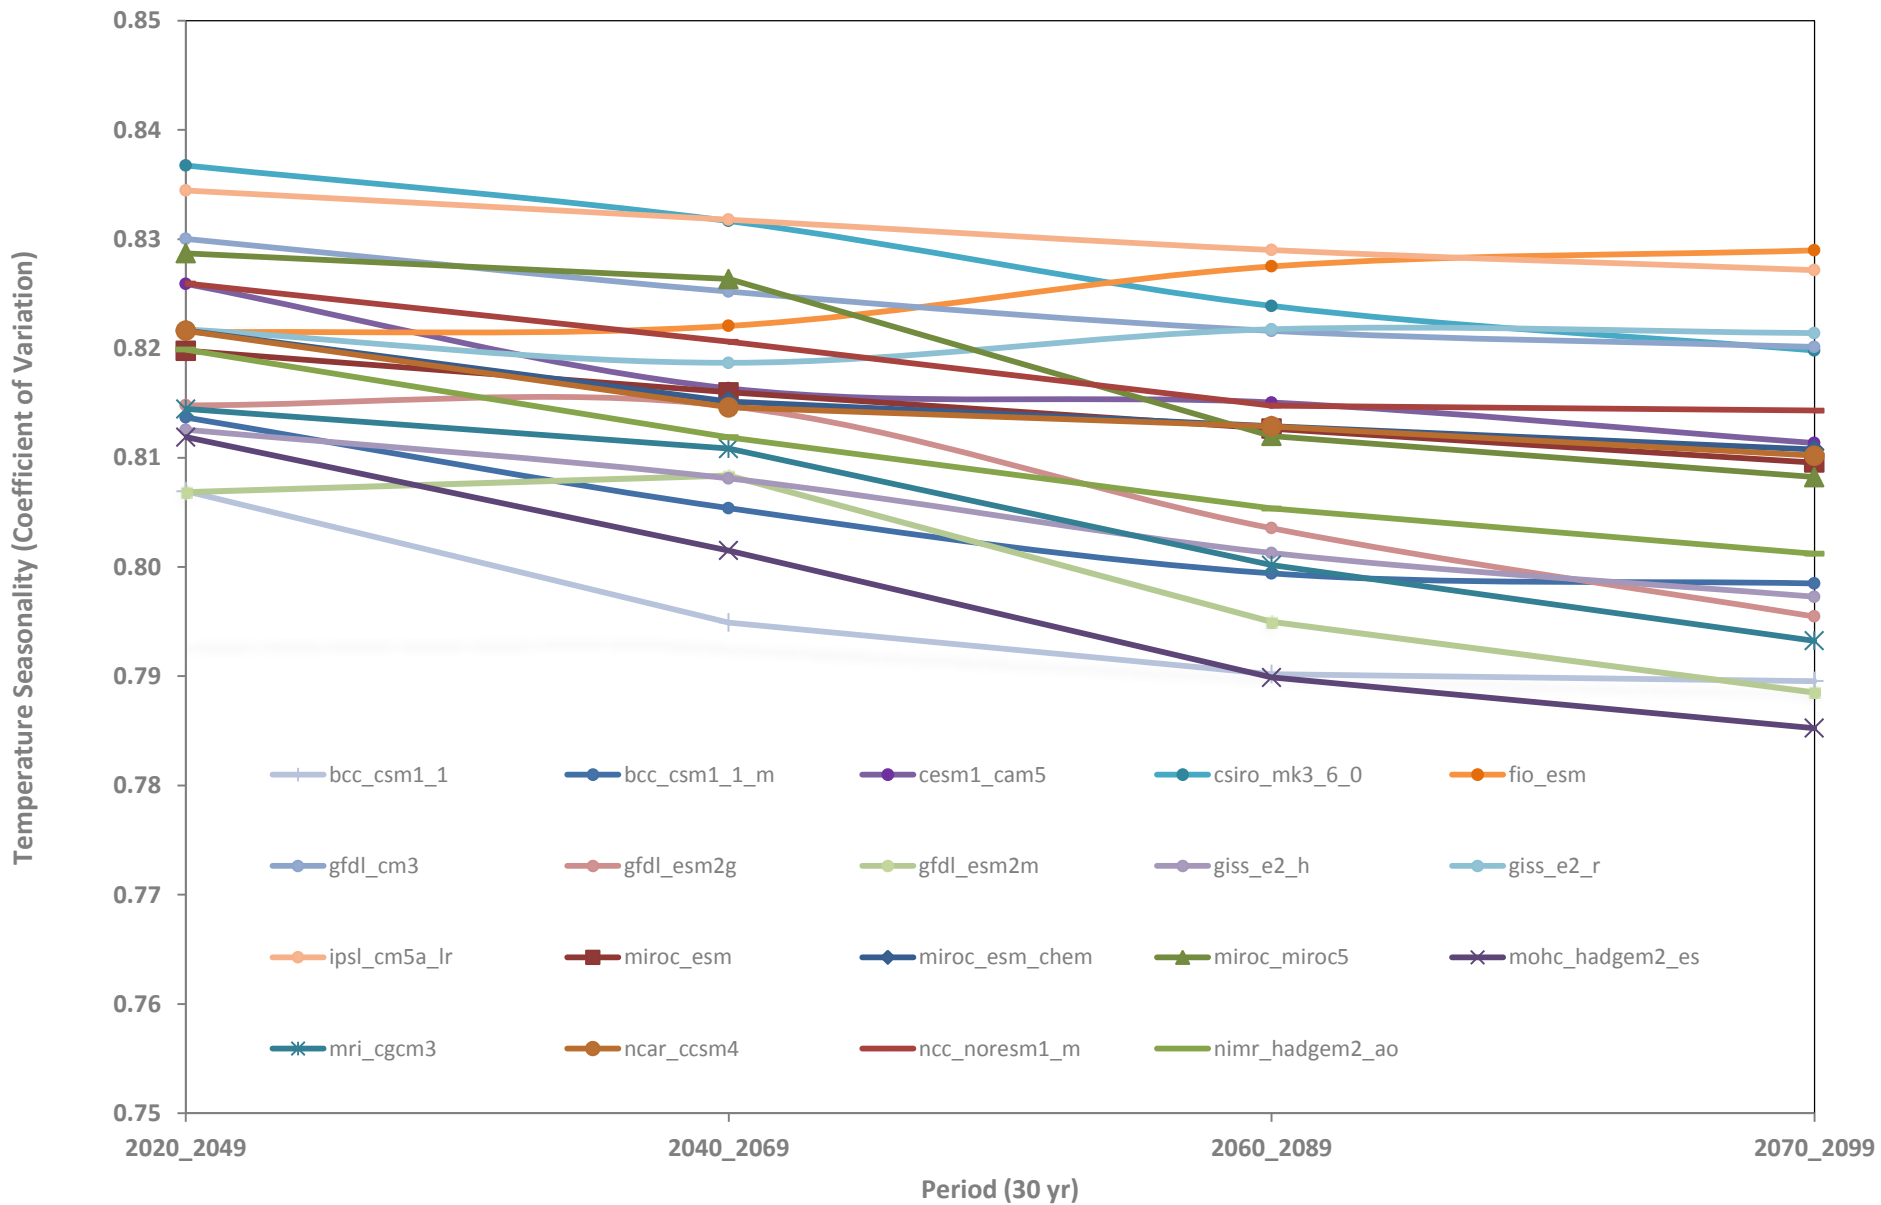

**RCP 60**

**PROJECTIONS**

**RCP 60**

**[ DOWNSCALED DATASET ]**

Annual Mean Temperature

Annual Mean Temperature (Confidence intervals)

Temperature Seasonality (Coefficient of Variation)

Temperature Seasonality (Coefficient of Variation) Confidence Intervals

Annual Precipitation

Annual Precipitation (Confidence intervals)

Precipitation Seasonality (Coefficient of variation)

Precipitation Seasonality (Coefficient of variation) Confidence Intervals

Precipitation of Warmest Quarter

Precipitation of Warmest Quarter (Confidence intervals)

Precipitation of Coldest Quarter

Precipitation of Coldest Quarter (Confidence Intervals)