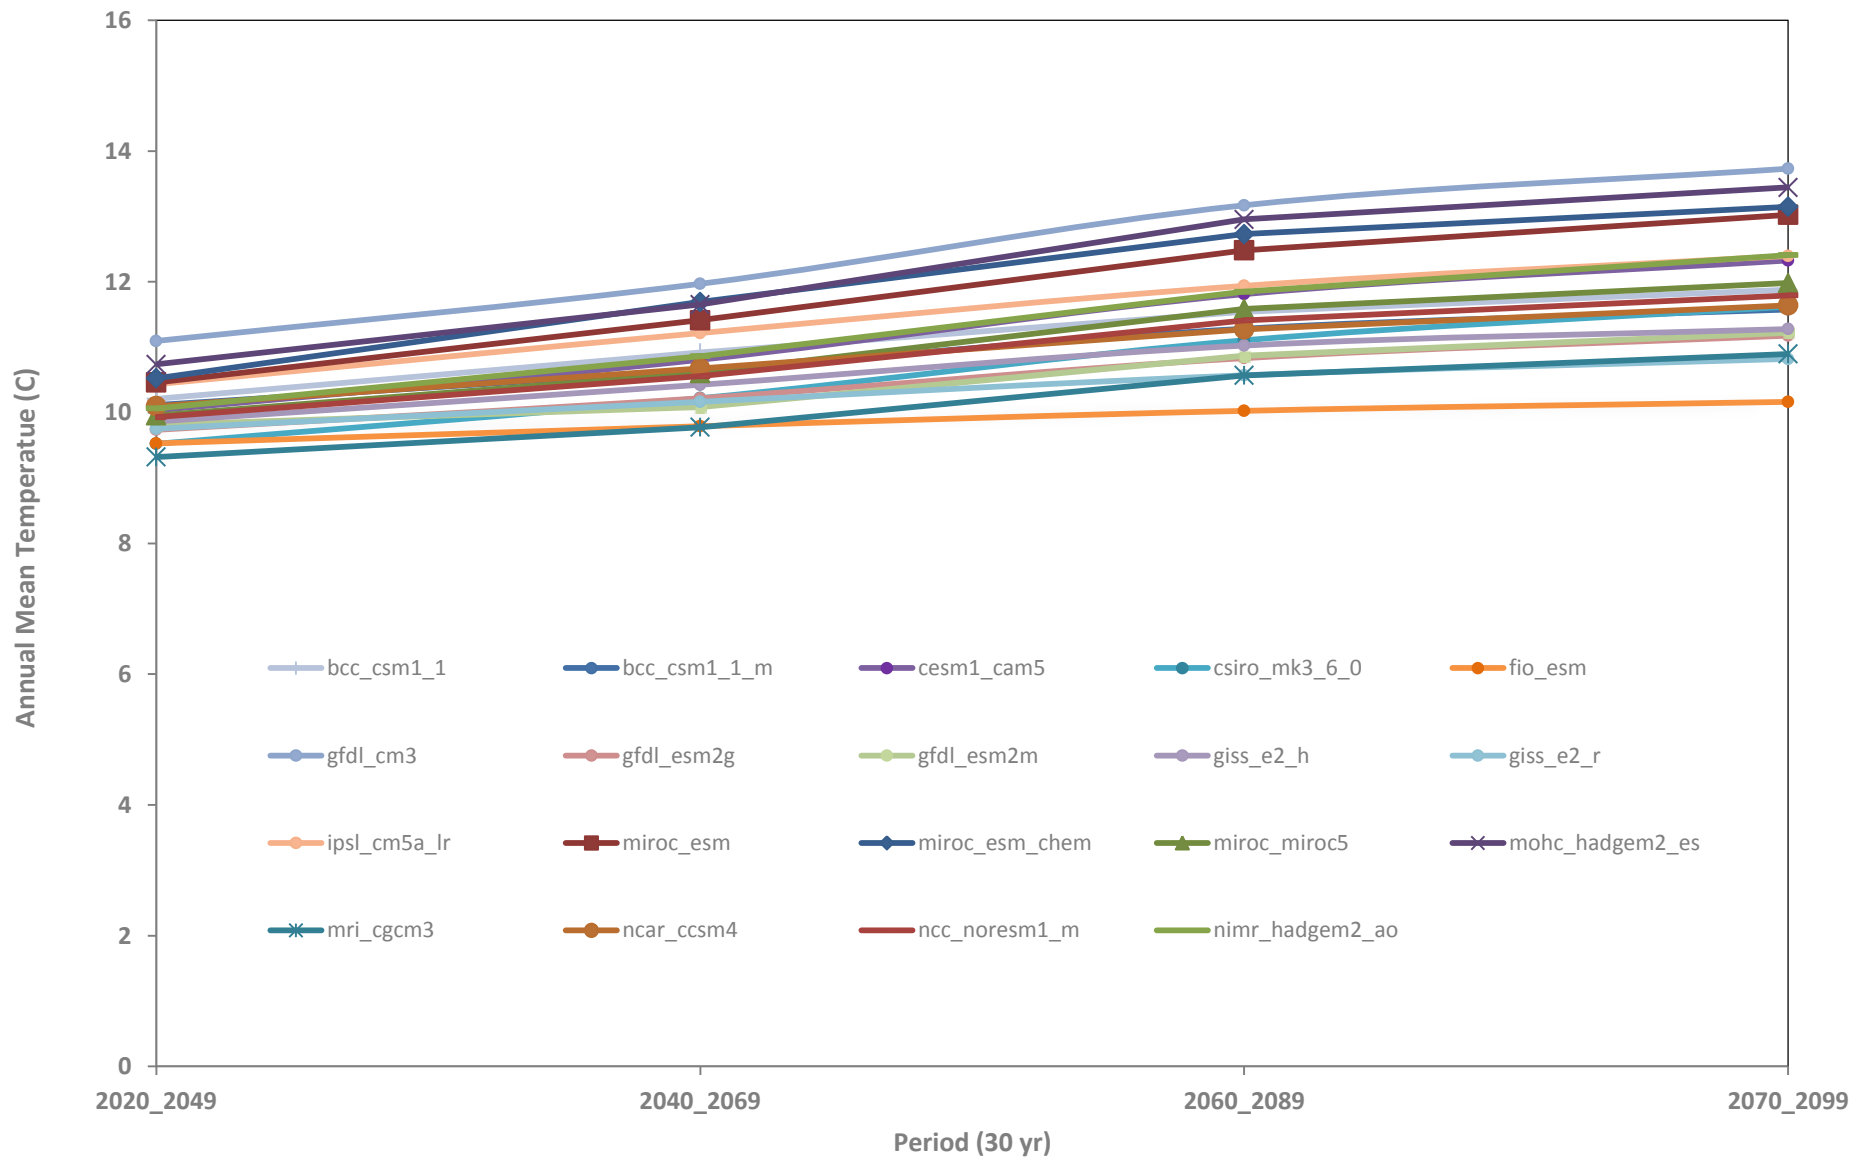

**RCP 60**

**PROJECTIONS**

**RCP 60**

**[ DOWNSCALED DATASET ]**

Annual Mean Temperature

Annual Mean Temperature (Confidence intervals)

Temperature Seasonality (Coefficient of Variation)

Temperature Seasonality (Coefficient of Variation) Confidence Intervals

Annual Precipitation

Annual Precipitation (Confidence intervals)

Precipitation Seasonality (Coefficient of variation)

Precipitation Seasonality (Coefficient of variation) Confidence Intervals

Precipitation of Warmest Quarter

Precipitation of Warmest Quarter (Confidence intervals)

Precipitation of Coldest Quarter

Precipitation of Coldest Quarter (Confidence Intervals)