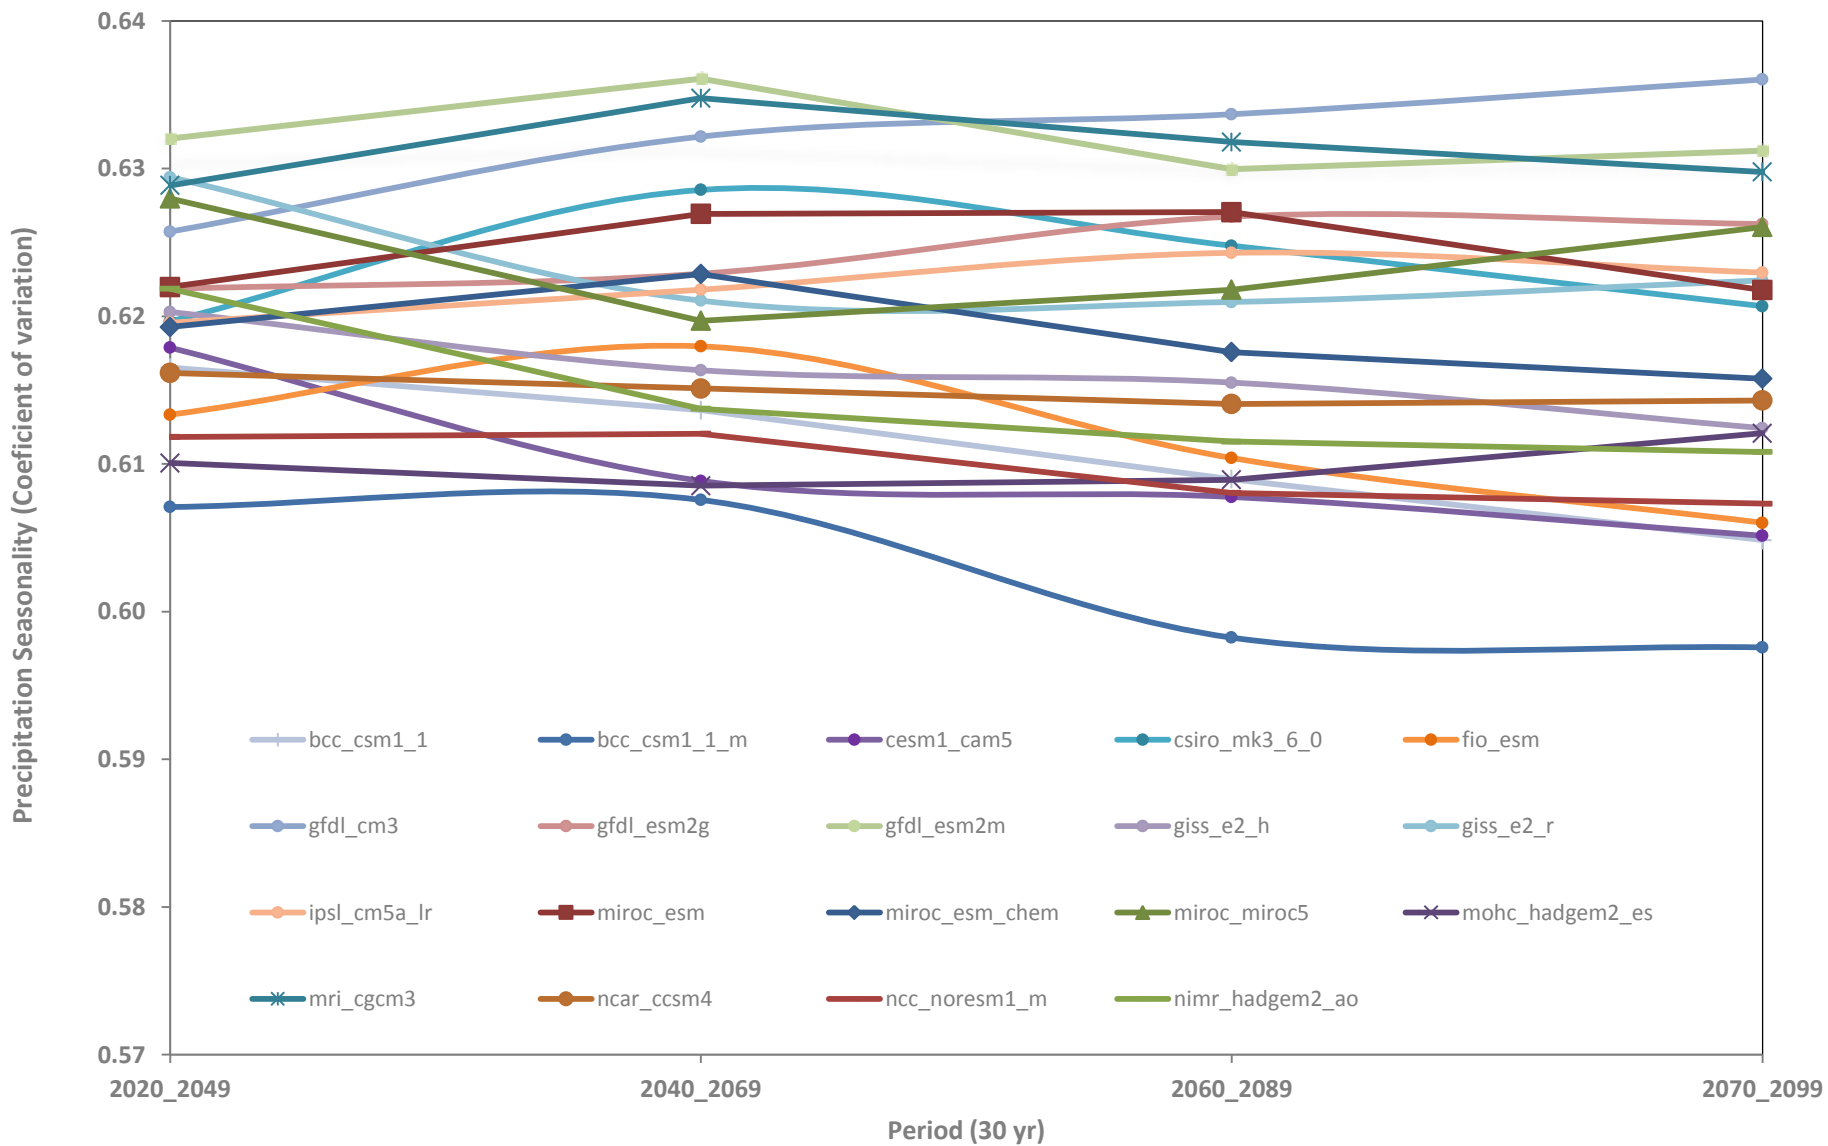

**RCP 60**

**PROJECTIONS**

**RCP 60**

**[ DOWNSCALED DATASET ]**

Annual Mean Temperature

Annual Mean Temperature (Confidence intervals)

Temperature Seasonality (Coefficient of Variation)

Temperature Seasonality (Coefficient of Variation) Confidence Intervals

Annual Precipitation

Annual Precipitation (Confidence intervals)

Precipitation Seasonality (Coefficient of variation)

Precipitation Seasonality (Coefficient of variation) Confidence Intervals

Precipitation of Warmest Quarter

Precipitation of Warmest Quarter (Confidence intervals)

Precipitation of Coldest Quarter

Precipitation of Coldest Quarter (Confidence Intervals)