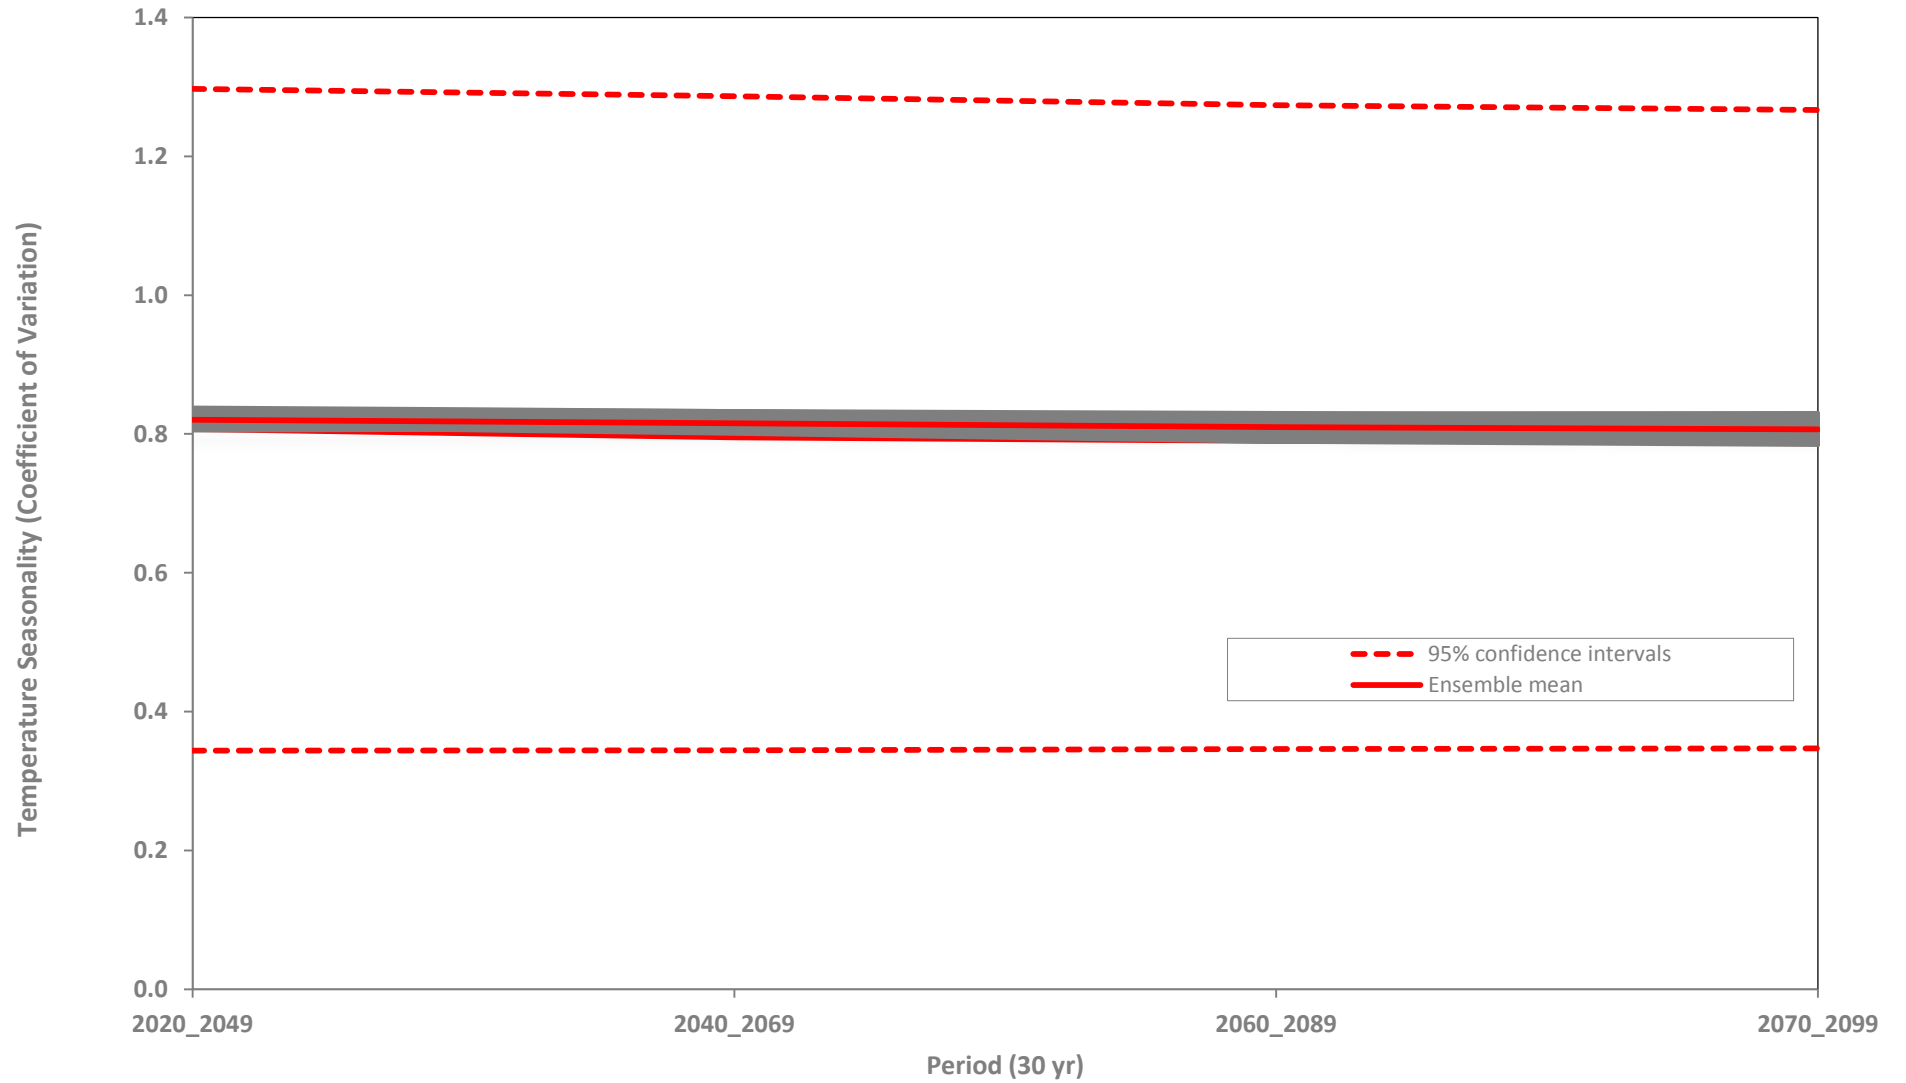

**RCP 60**

**PROJECTIONS**

**RCP 60**

**[ DOWNSCALED DATASET ]**

Annual Mean Temperature

Annual Mean Temperature (Confidence intervals)

Temperature Seasonality (Coefficient of Variation)

Temperature Seasonality (Coefficient of Variation) Confidence Intervals

Annual Precipitation

Annual Precipitation (Confidence intervals)

Precipitation Seasonality (Coefficient of variation)

Precipitation Seasonality (Coefficient of variation) Confidence Intervals

Precipitation of Warmest Quarter

Precipitation of Warmest Quarter (Confidence intervals)

Precipitation of Coldest Quarter

Precipitation of Coldest Quarter (Confidence Intervals)