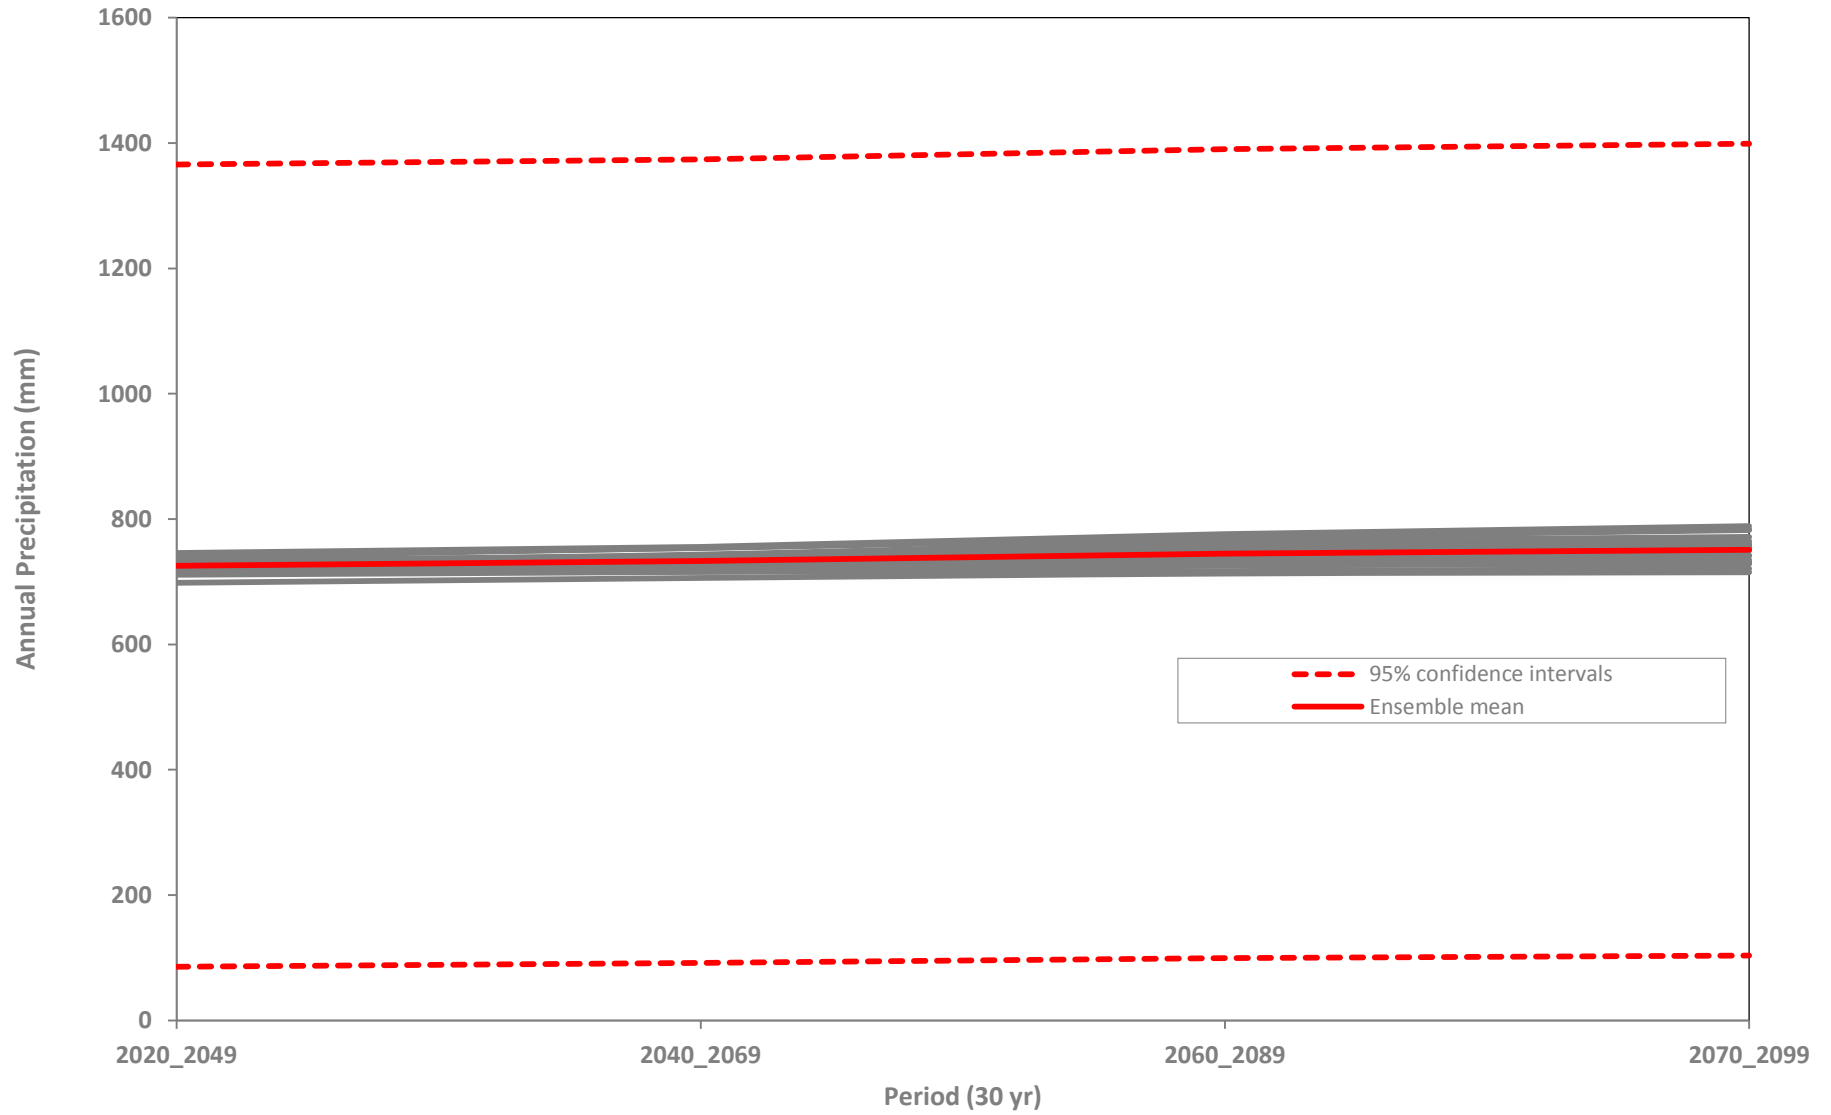

**RCP 60**

**PROJECTIONS**

**RCP 60**

**[ DOWNSCALED DATASET ]**

Annual Mean Temperature

Annual Mean Temperature (Confidence intervals)

Temperature Seasonality (Coefficient of Variation)

Temperature Seasonality (Coefficient of Variation) Confidence Intervals

Annual Precipitation

Annual Precipitation (Confidence intervals)

Precipitation Seasonality (Coefficient of variation)

Precipitation Seasonality (Coefficient of variation) Confidence Intervals

Precipitation of Warmest Quarter

Precipitation of Warmest Quarter (Confidence intervals)

Precipitation of Coldest Quarter

Precipitation of Coldest Quarter (Confidence Intervals)