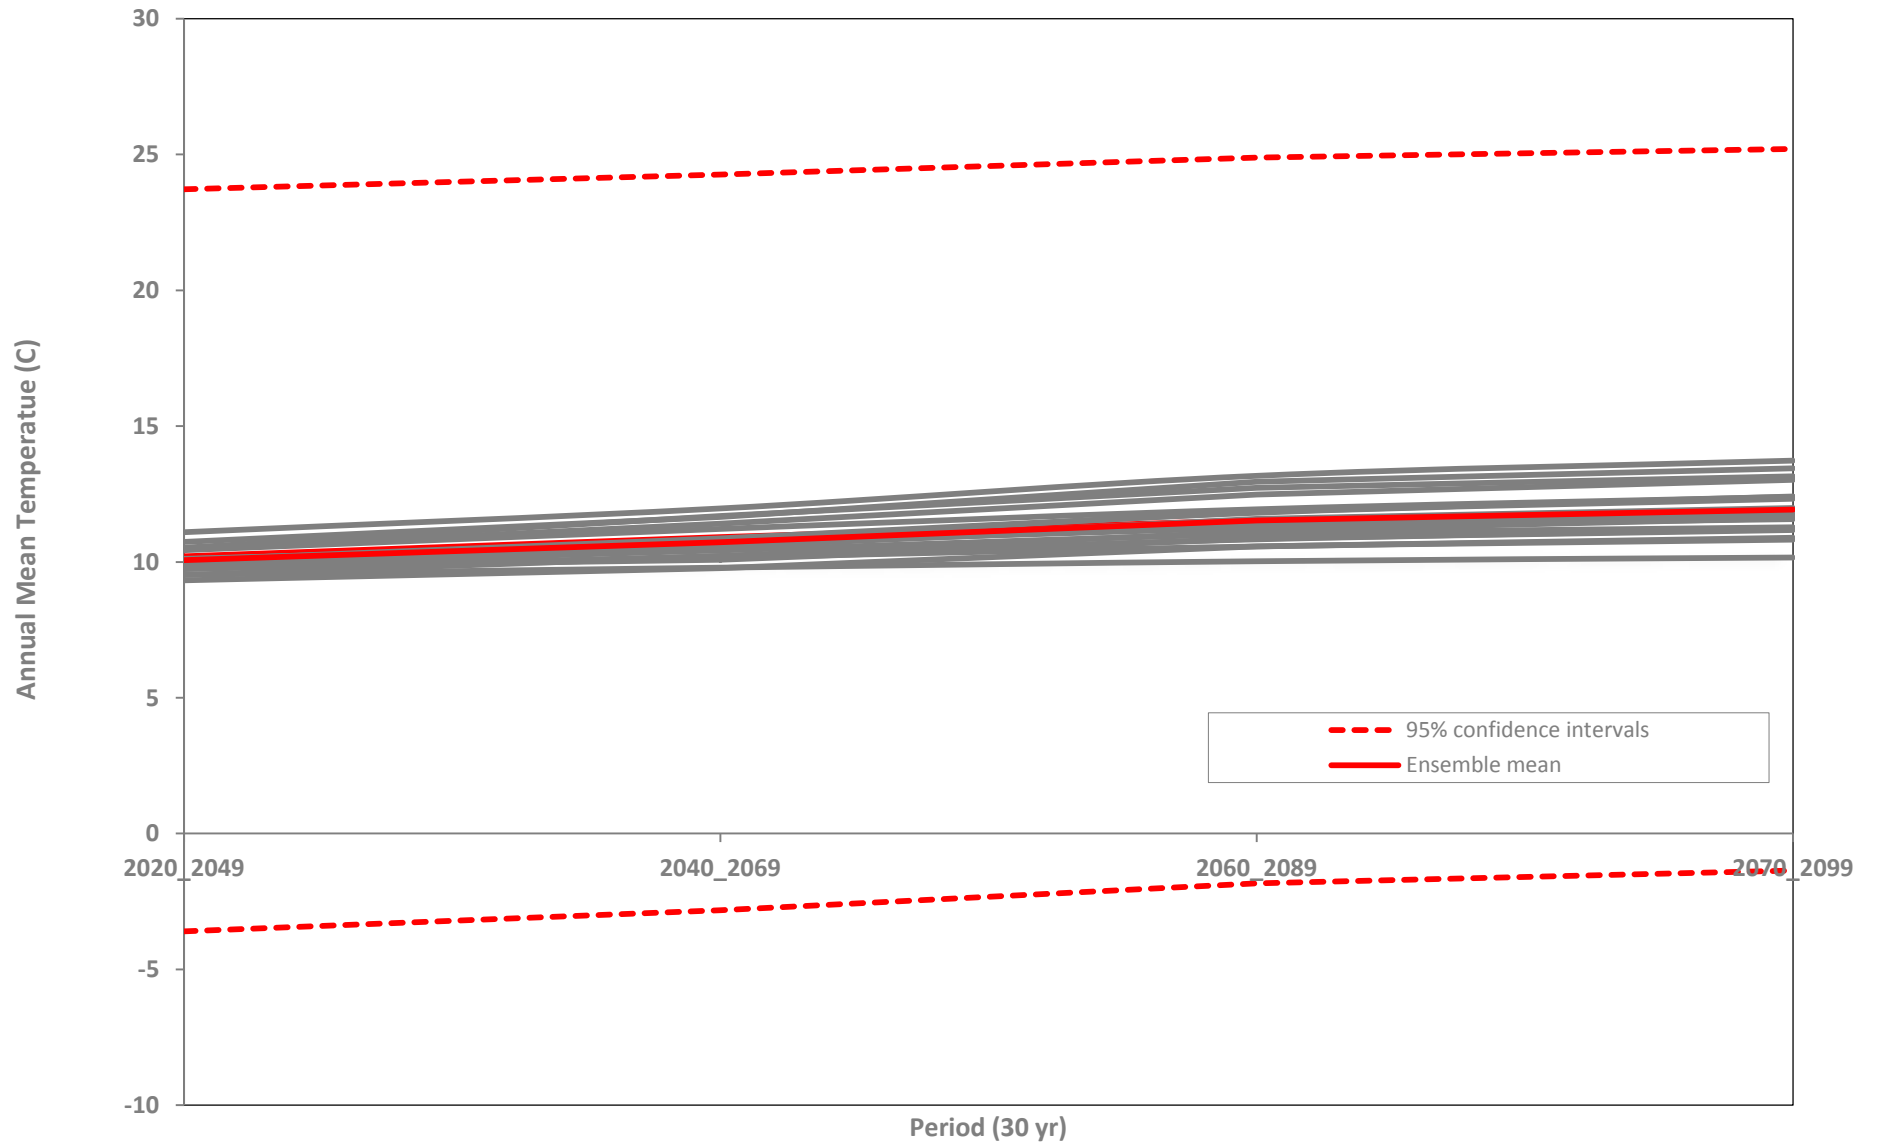

**RCP 60**

**PROJECTIONS**

**RCP 60**

**[ DOWNSCALED DATASET ]**

Annual Mean Temperature

Annual Mean Temperature (Confidence intervals)

Temperature Seasonality (Coefficient of Variation)

Temperature Seasonality (Coefficient of Variation) Confidence Intervals

Annual Precipitation

Annual Precipitation (Confidence intervals)

Precipitation Seasonality (Coefficient of variation)

Precipitation Seasonality (Coefficient of variation) Confidence Intervals

Precipitation of Warmest Quarter

Precipitation of Warmest Quarter (Confidence intervals)

Precipitation of Coldest Quarter

Precipitation of Coldest Quarter (Confidence Intervals)