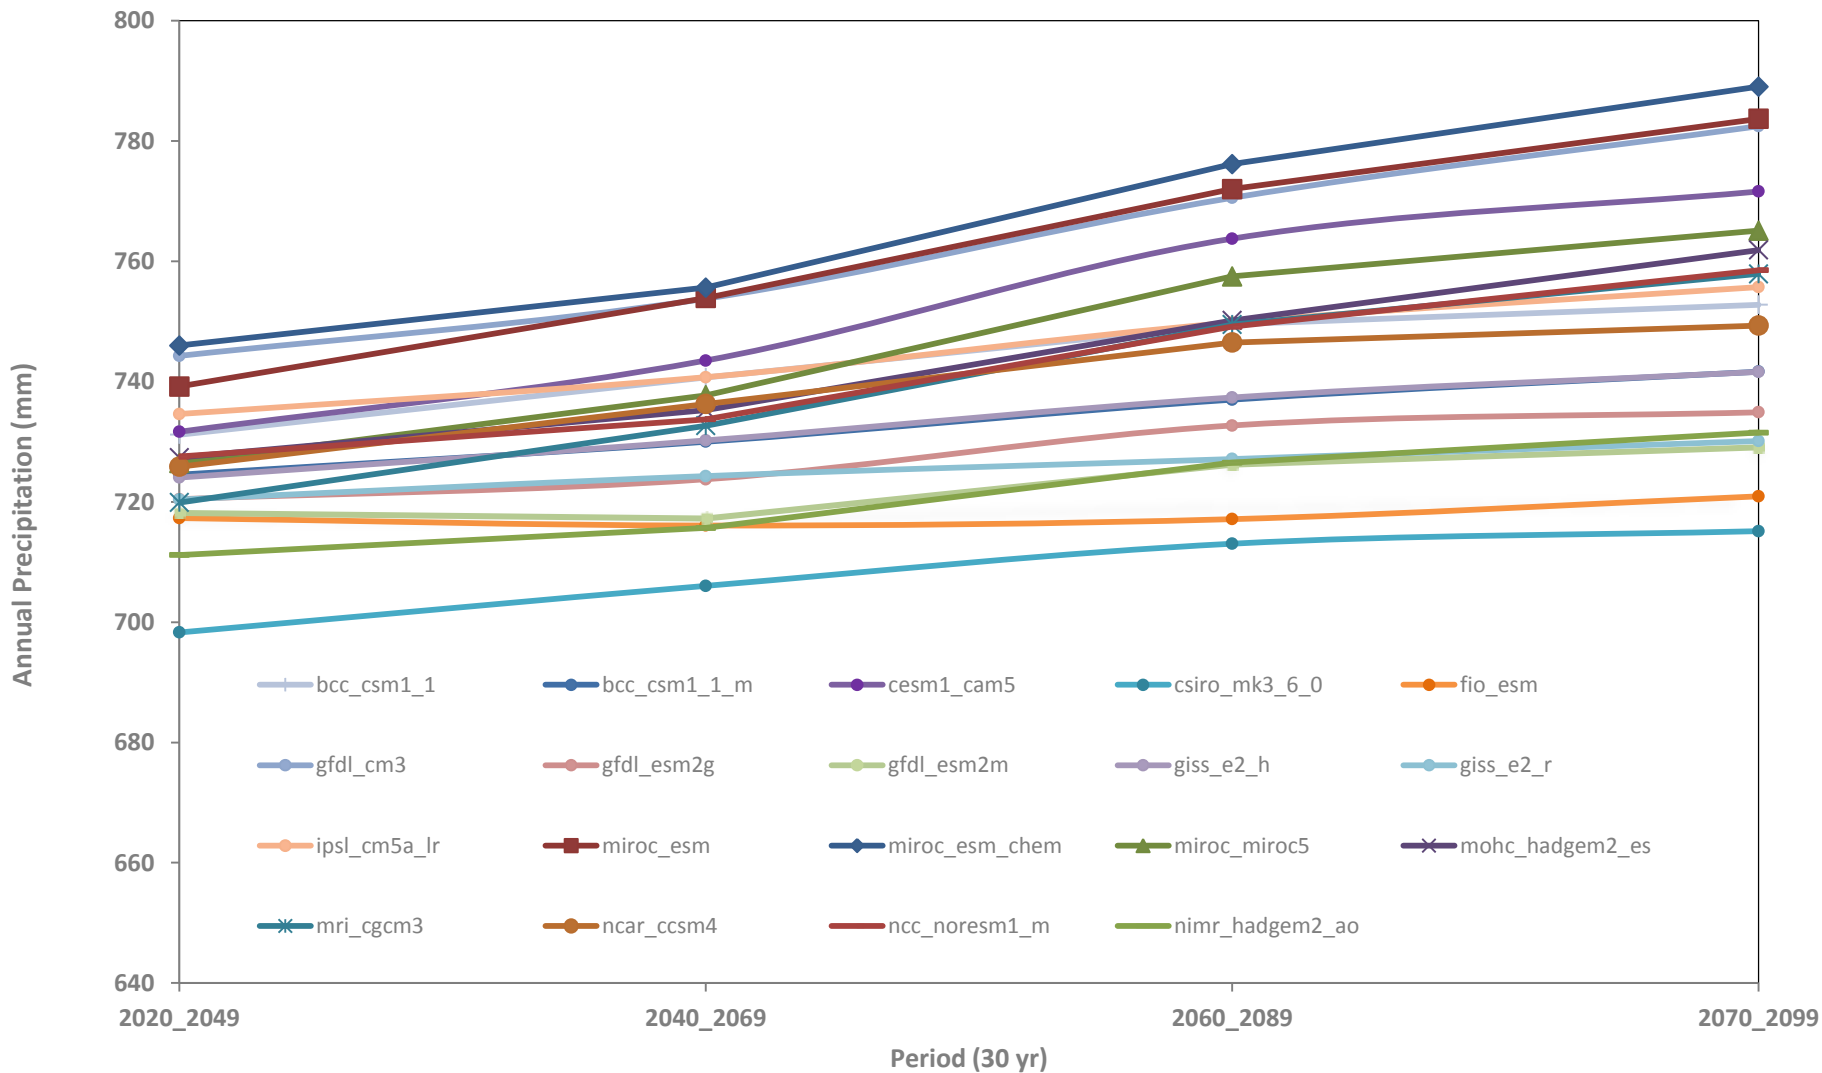

**RCP 60**

**PROJECTIONS**

**RCP 60**

**[ DOWNSCALED DATASET ]**

Annual Mean Temperature

Annual Mean Temperature (Confidence intervals)

Temperature Seasonality (Coefficient of Variation)

Temperature Seasonality (Coefficient of Variation) Confidence Intervals

Annual Precipitation

Annual Precipitation (Confidence intervals)

Precipitation Seasonality (Coefficient of variation)

Precipitation Seasonality (Coefficient of variation) Confidence Intervals

Precipitation of Warmest Quarter

Precipitation of Warmest Quarter (Confidence intervals)

Precipitation of Coldest Quarter

Precipitation of Coldest Quarter (Confidence Intervals)