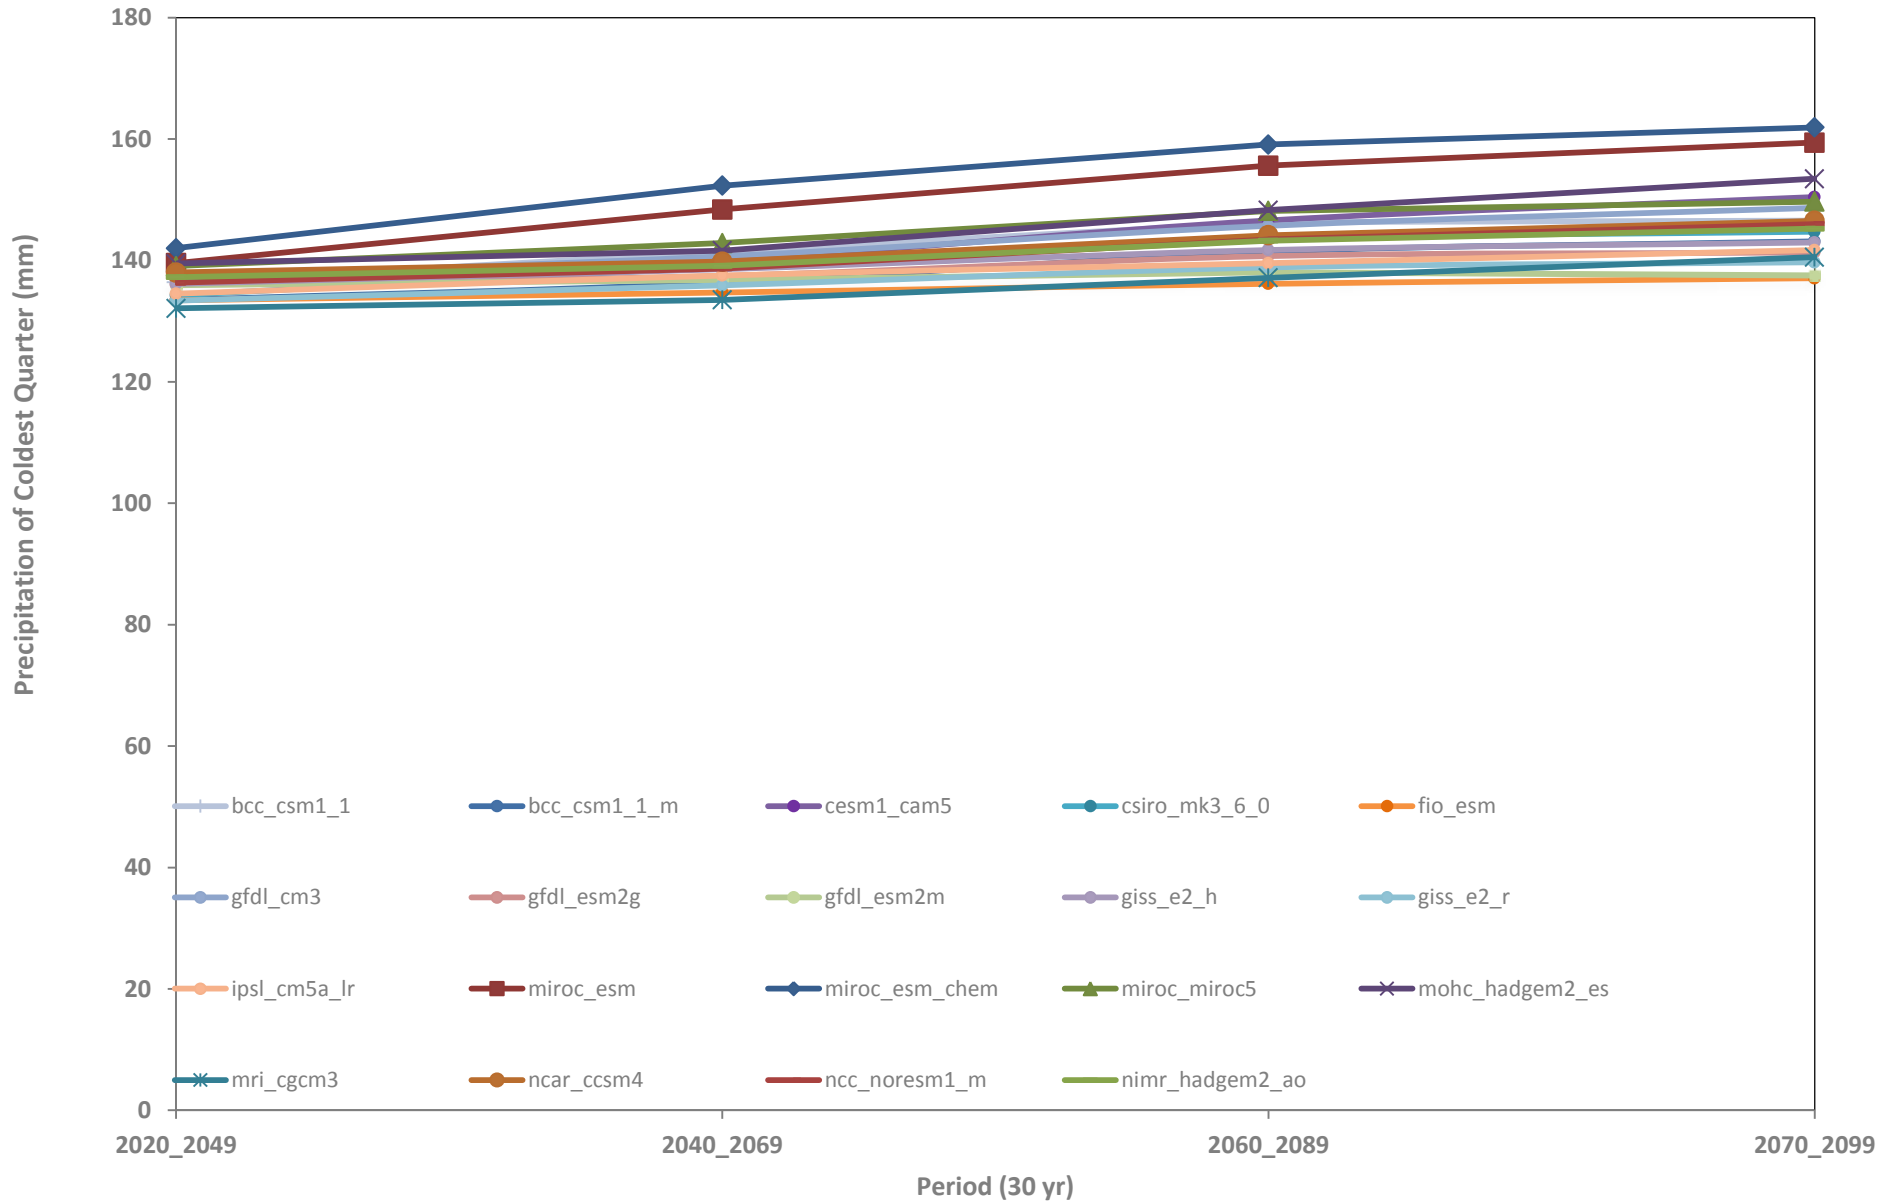

**RCP 60**

**PROJECTIONS**

**RCP 60**

**[ DOWNSCALED DATASET ]**

Annual Mean Temperature

Annual Mean Temperature (Confidence intervals)

Temperature Seasonality (Coefficient of Variation)

Temperature Seasonality (Coefficient of Variation) Confidence Intervals

Annual Precipitation

Annual Precipitation (Confidence intervals)

Precipitation Seasonality (Coefficient of variation)

Precipitation Seasonality (Coefficient of variation) Confidence Intervals

Precipitation of Warmest Quarter

Precipitation of Warmest Quarter (Confidence intervals)

Precipitation of Coldest Quarter

Precipitation of Coldest Quarter (Confidence Intervals)