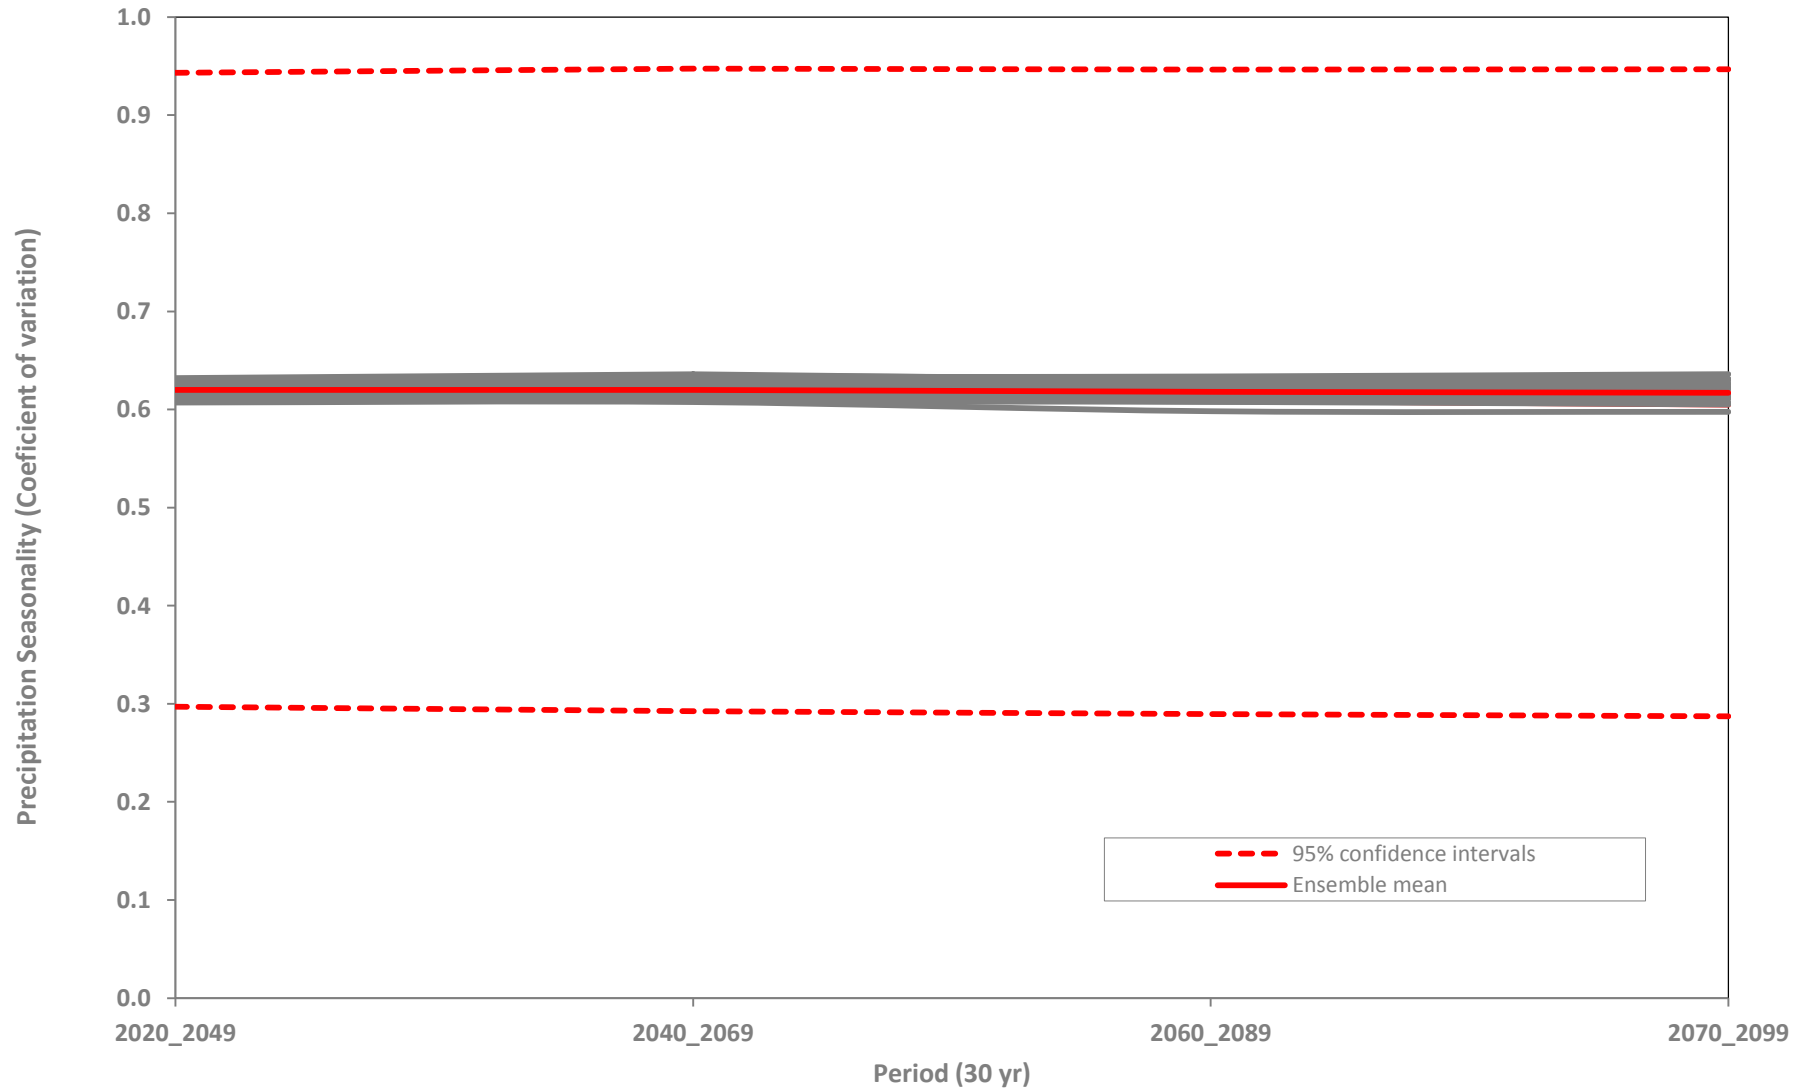

**RCP 60**

**PROJECTIONS**

**RCP 60**

**[ DOWNSCALED DATASET ]**

Annual Mean Temperature

Annual Mean Temperature (Confidence intervals)

Temperature Seasonality (Coefficient of Variation)

Temperature Seasonality (Coefficient of Variation) Confidence Intervals

Annual Precipitation

Annual Precipitation (Confidence intervals)

Precipitation Seasonality (Coefficient of variation)

Precipitation Seasonality (Coefficient of variation) Confidence Intervals

Precipitation of Warmest Quarter

Precipitation of Warmest Quarter (Confidence intervals)

Precipitation of Coldest Quarter

Precipitation of Coldest Quarter (Confidence Intervals)