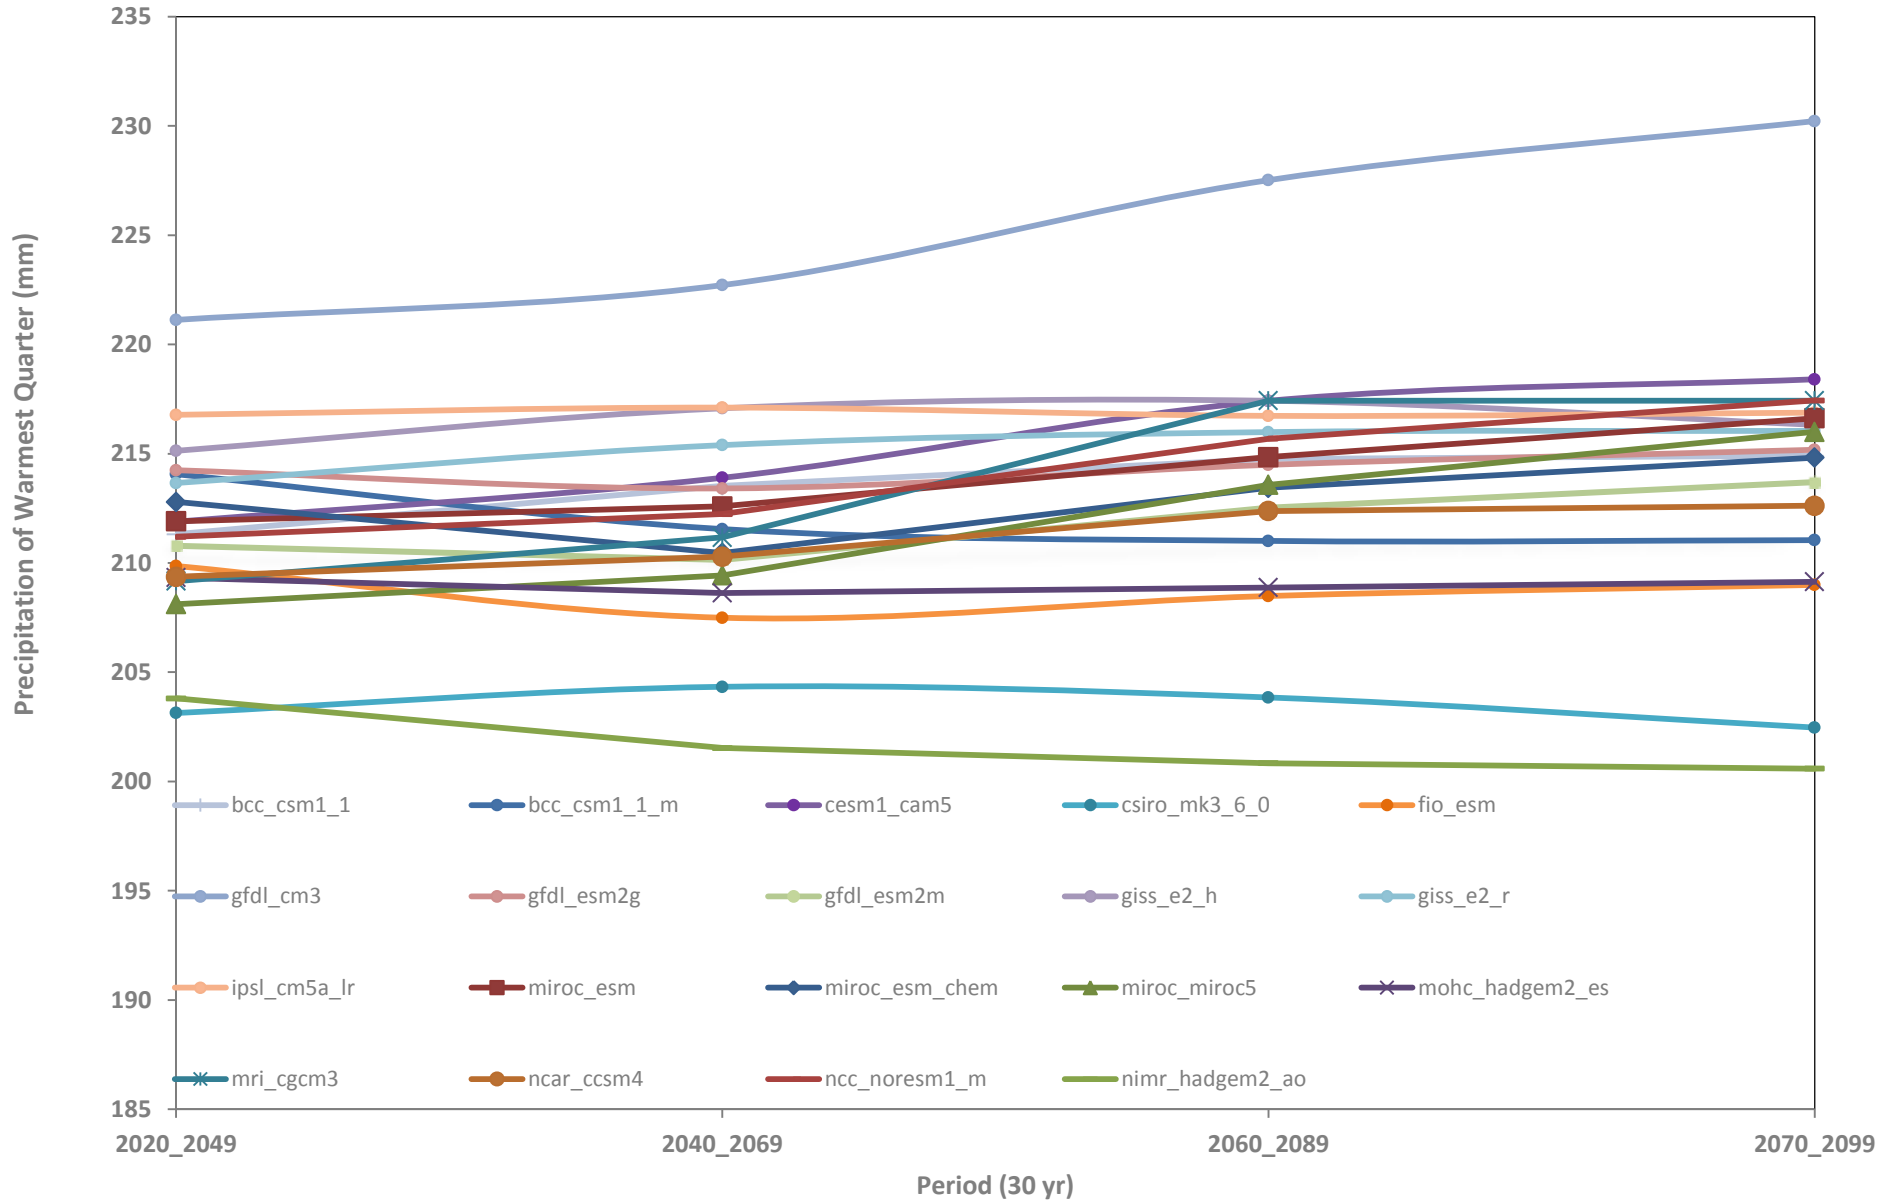

**RCP 60**

**PROJECTIONS**

**RCP 60**

**[ DOWNSCALED DATASET ]**

Annual Mean Temperature

Annual Mean Temperature (Confidence intervals)

Temperature Seasonality (Coefficient of Variation)

Temperature Seasonality (Coefficient of Variation) Confidence Intervals

Annual Precipitation

Annual Precipitation (Confidence intervals)

Precipitation Seasonality (Coefficient of variation)

Precipitation Seasonality (Coefficient of variation) Confidence Intervals

Precipitation of Warmest Quarter

Precipitation of Warmest Quarter (Confidence intervals)

Precipitation of Coldest Quarter

Precipitation of Coldest Quarter (Confidence Intervals)