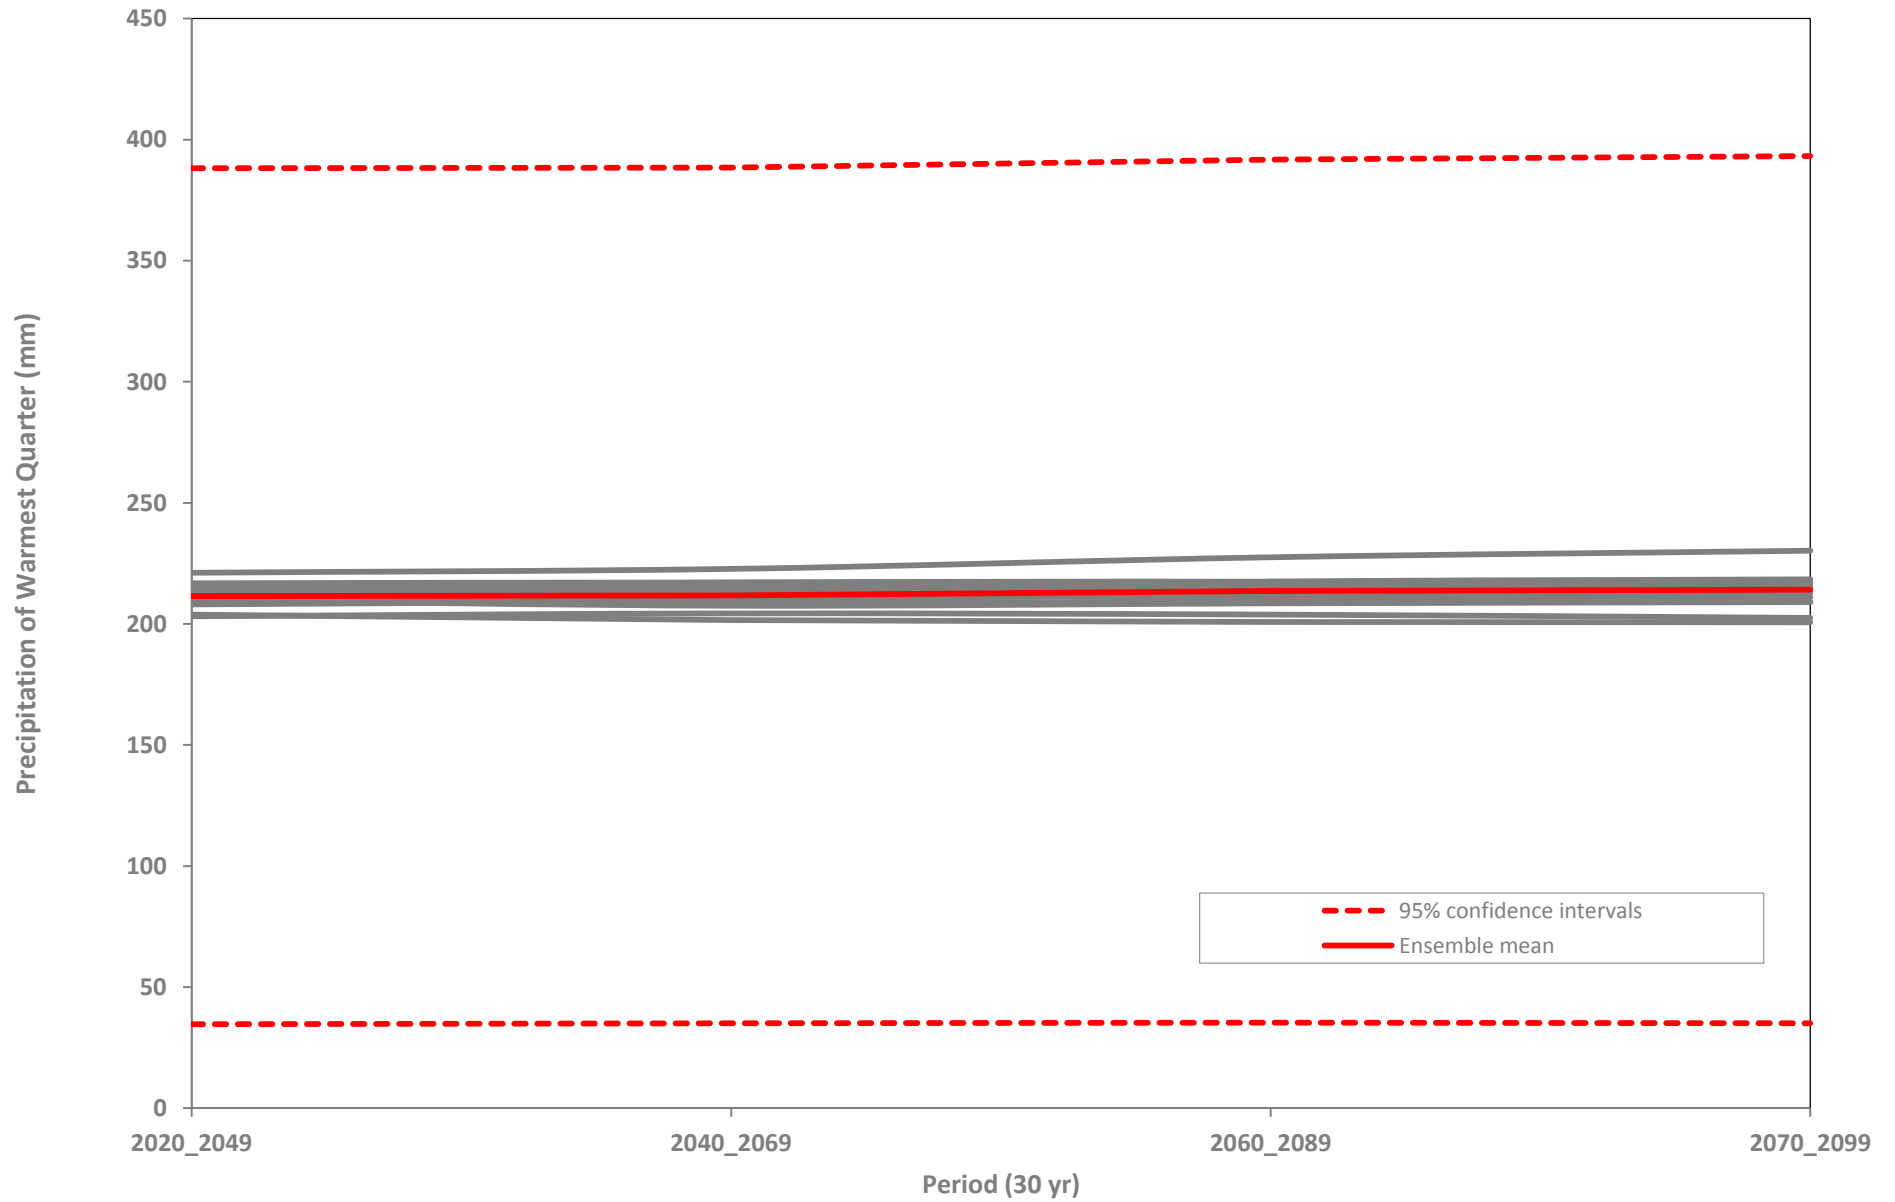

**RCP 60**

**PROJECTIONS**

**RCP 60**

**[ DOWNSCALED DATASET ]**

Annual Mean Temperature

Annual Mean Temperature (Confidence intervals)

Temperature Seasonality (Coefficient of Variation)

Temperature Seasonality (Coefficient of Variation) Confidence Intervals

Annual Precipitation

Annual Precipitation (Confidence intervals)

Precipitation Seasonality (Coefficient of variation)

Precipitation Seasonality (Coefficient of variation) Confidence Intervals

Precipitation of Warmest Quarter

Precipitation of Warmest Quarter (Confidence intervals)

Precipitation of Coldest Quarter

Precipitation of Coldest Quarter (Confidence Intervals)